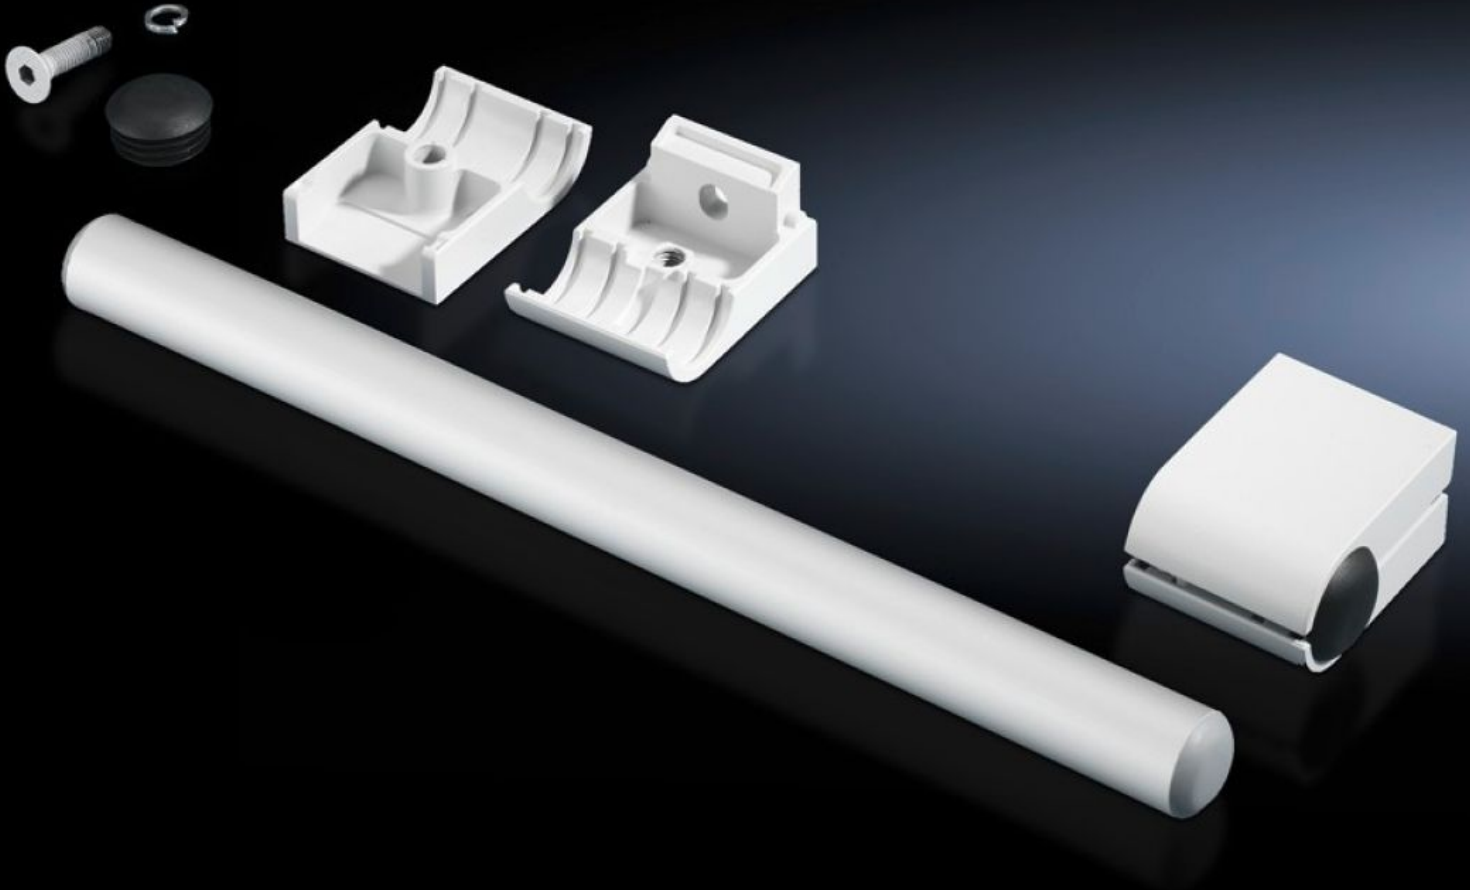

Rittal – The System.

Faster – better – everywhere.

SZ 2389.000

Handle set

State: 2026-06-06 (Source: rittal.com/ca-en)

ENCLOSURES

POWER DISTRIBUTION

CLIMATE CONTROL

IT INFRASTRUCTURE

SOFTWARE & SERVICES

FRIEDHELM LOH GROUP