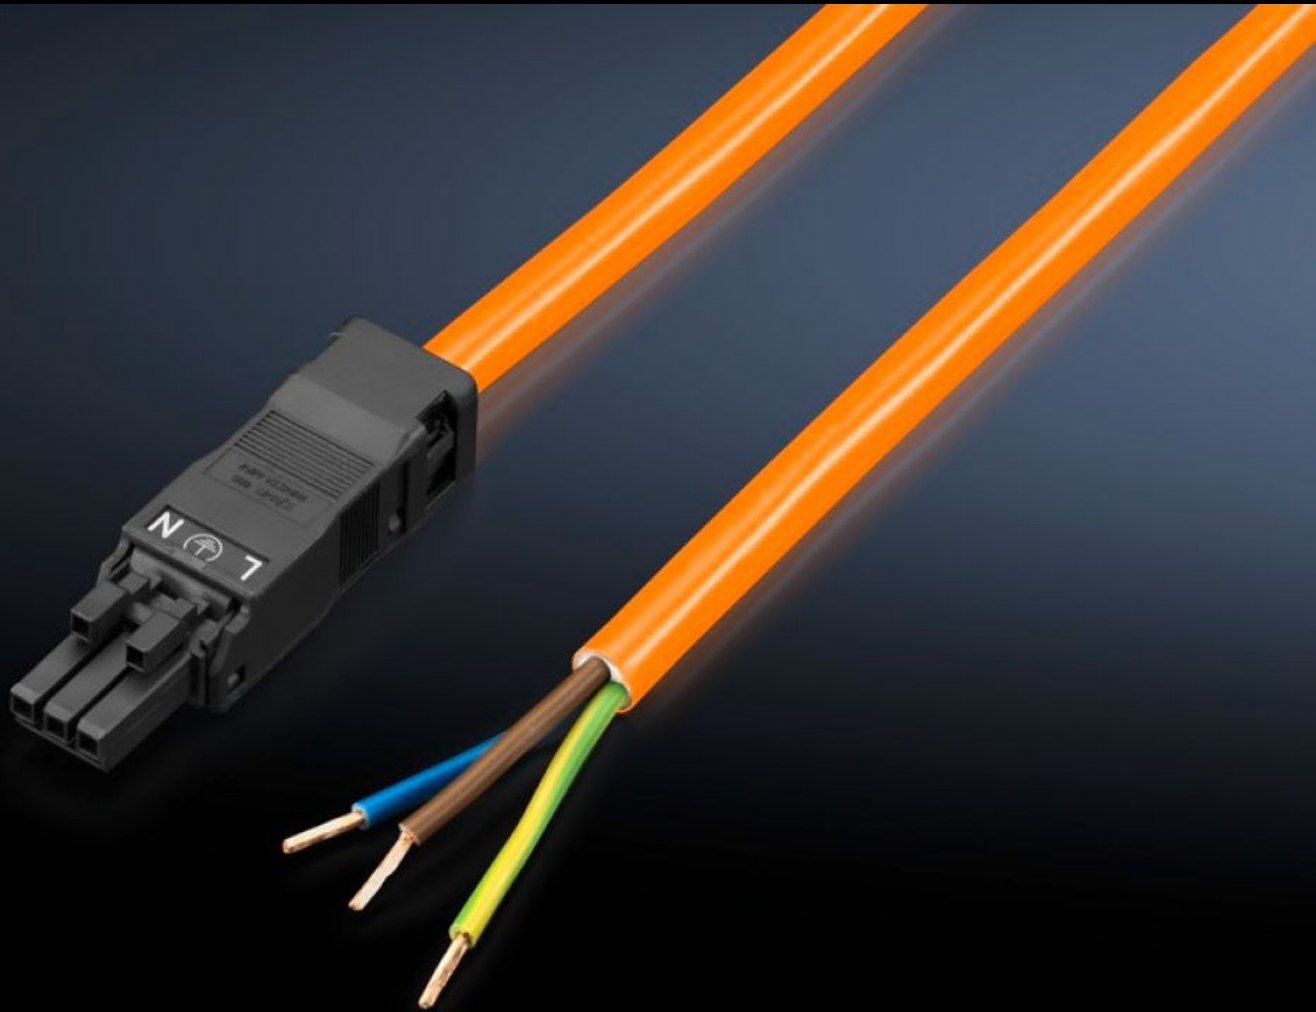

Rittal – The System.

Faster – better – everywhere.

SZ 2500.400 Connection cable

State: 2026-04-06 (Source: rittal.com/ca-en)

ENCLOSURES

POWER DISTRIBUTION

CLIMATE CONTROL

IT INFRASTRUCTURE

SOFTWARE & SERVICES

FRIEDHELM LOH GROUP

SZ 2500.400 - Connection cable

For simple, time-saving connection of the LED system light.

Features

Model No.	SZ 2500.400
Version	Infeed, 3-pole (with socket, without connector)
Product description	For simple, time-saving connection of the LED system light.
Color	Orange
Cross-section	1.5 mm ²
Length	3,000 mm
Dimensions	Length: 3,000 mm
Rated operating voltage	100 V - 240 V, 1~, 50 Hz/60 Hz
Packaging unit	5 pc(s).
Net weight	1.5 kg
Gross weight	1.56 kg
Customs tariff number	85444290
ETIM 9	EC001576
ETIM 8	EC001576
ECLASS 8.0	27060402
Product description	SZ Connection cable, for power supply, 3-pole, 100-240 V, L: 3000 mm