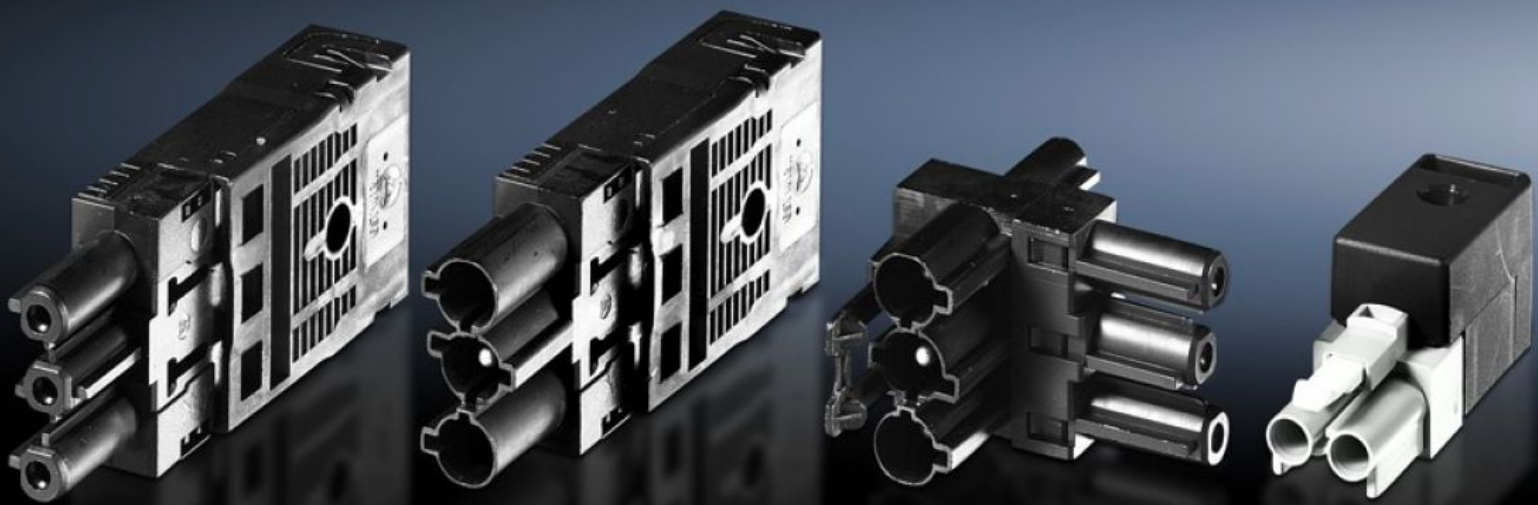

Rittal – The System.

Faster – better – everywhere.

SZ 2507.200

Connection accessories for self-assembly

State: 2025-07-27 (Source: [rittal.com/ca-en](https://www.rittal.com/ca-en))

ENCLOSURES

POWER DISTRIBUTION

CLIMATE CONTROL

IT INFRASTRUCTURE

SOFTWARE & SERVICES

FRIEDHELM LOH GROUP

SZ 2507.200 - Connection accessories for self-assembly for universal light, courtesy light, and compact light

Outlets for thru-wiring power supply, connectors for thru-wiring connection component, T-distributor with 2 outlets and 1 connector, connector for door-operated switch cable.

Features

Model No.	SZ 2507.200
Version	Connectors for connection component through-wiring
Packaging unit	5 pc(s).
Net weight	0.085
Gross weight	0.1
Customs tariff number	85369095
EAN	4028177025769
ECLASS 8.0	27189234