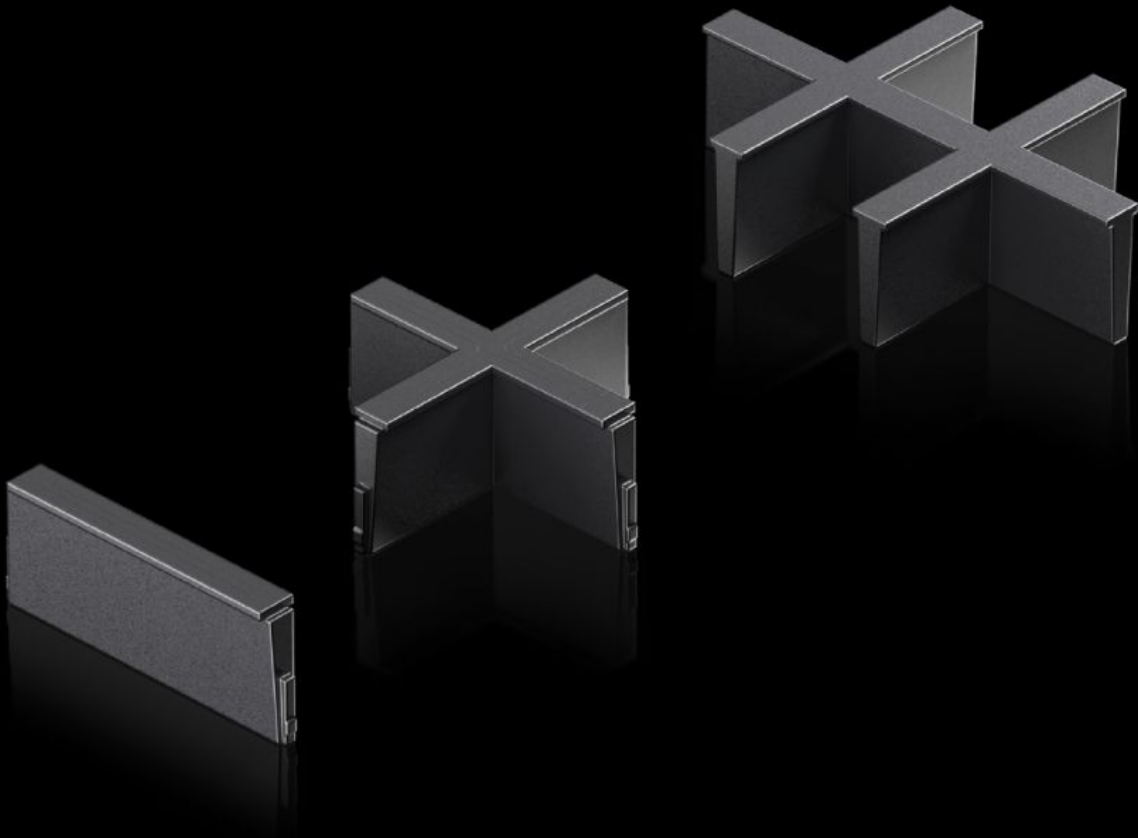

Rittal – The System.

Faster – better – everywhere.

AX 2582.400

Inlay

State: 2026-07-11 (Source: rittal.com/ca-en)

ENCLOSURES

POWER DISTRIBUTION

CLIMATE CONTROL

IT INFRASTRUCTURE

SOFTWARE & SERVICES

FRIEDHELM LOH GROUP