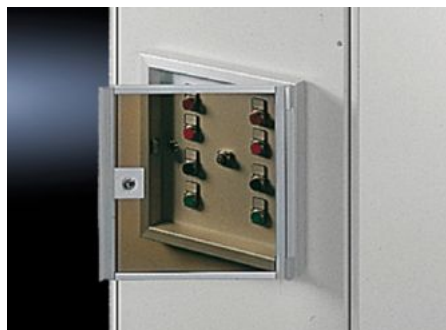

SOFTWARE & SERVICES

FRIEDHELM LOH GROUP

FT 2792.000 - Viewing Windows for operating panel

To protect display and control components. Suitable for AX and AE operating panels with an installation height of max. 35 mm.

Features

Model No.	FT 2792.000
Material	Frame: Aluminum, natural anodized. Glass panel: Smoked acrylic
Supply includes	Incl. lock insert # 3524 E
Suitable for Model No.	2742.010 2742.000
Suitable for	Enclosure type: Operating panel AX AE Width: = 377 mm Height: = 377 mm
Packaging unit	1 pc(s).
Net weight	2.086 kg
Gross weight	2.286 kg
Customs tariff number	76101000
ETIM 9	EC002527
ETIM 8	EC002527
ECLASS 8.0	27182204
Product description	FT viewing window, for control panel 2742.010, 2742.000, aluminum