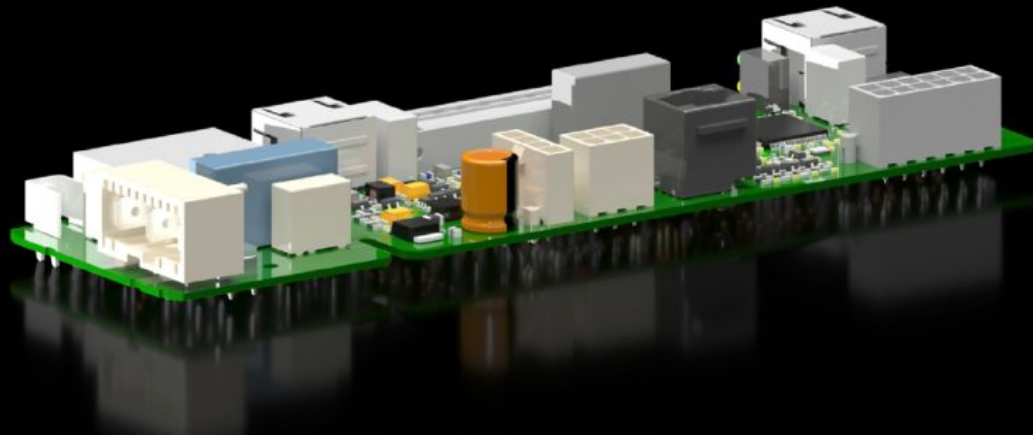

Rittal – The System.

Faster – better – everywhere.

SK 3398.598 Controller

State: 2026-04-09 (Source: rittal.com/ca-en)

ENCLOSURES

POWER DISTRIBUTION

CLIMATE CONTROL

IT INFRASTRUCTURE

SOFTWARE & SERVICES

FRIEDHELM LOH GROUP

SK 3398.598 - Controller

Features

| | |
|-----------------------|-------------|
| Model No. | SK 3398.598 |
| Packaging unit | 1 pc(s). |
| Net weight | 0.11 kg |
| Gross weight | 0.26 kg |
| Customs tariff number | 90328900 |
| ECLASS 8.0 | 29170101 |