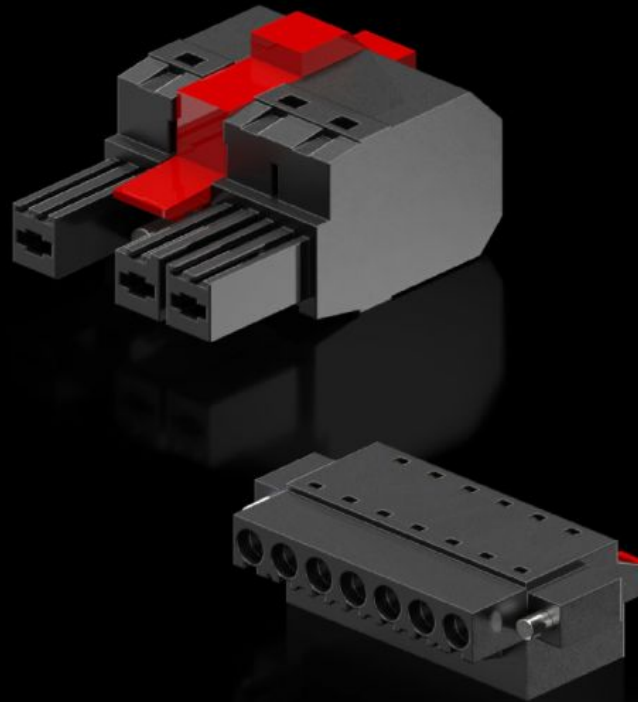

Rittal – The System.

Faster – better – everywhere.

SK 3398.658 Connector

State: 2026-04-17 (Source: [rittal.com/ca-en](https://www.rittal.com/ca-en))

ENCLOSURES

POWER DISTRIBUTION

CLIMATE CONTROL

IT INFRASTRUCTURE

SOFTWARE & SERVICES

FRIEDHELM LOH GROUP

SK 3398.658 - Connector

Features

Model No.	SK 3398.658
Packaging unit	1 Set
Net weight	0.03 kg
Gross weight	0.035 kg
Customs tariff number	85369095
ECLASS 8.0	27180704
Product description	for wall-mounted cooling unit Blue e+ S