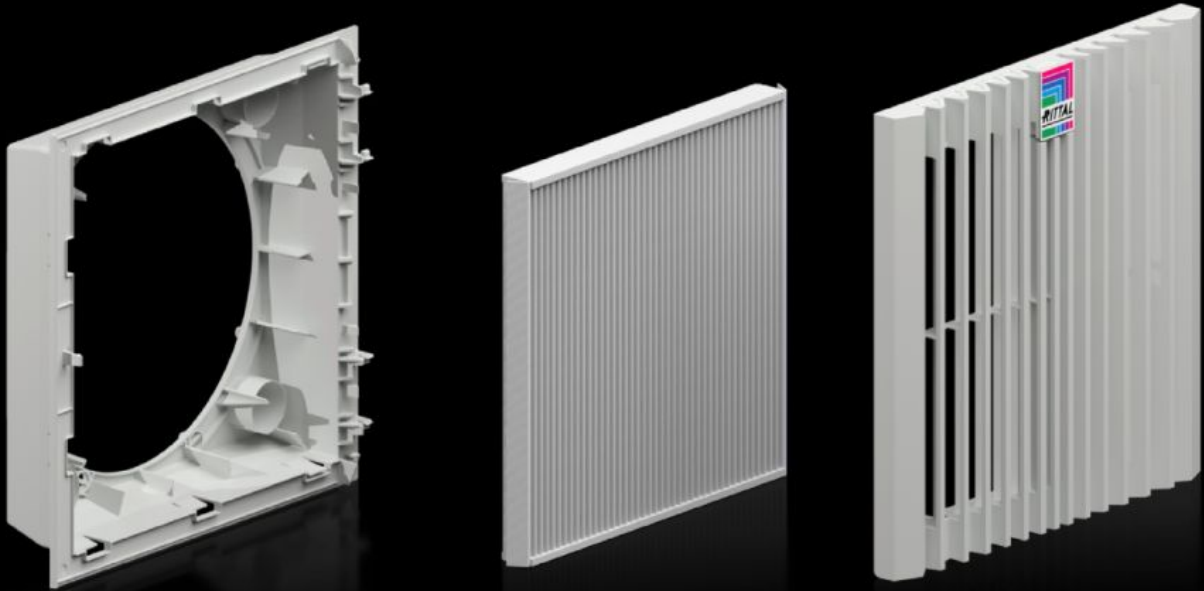

Rittal – The System.

Faster – better – everywhere.

SK 3399.911 Filter housing

State: 2025-12-08 (Source: rittal.com/ca-en)

ENCLOSURES

POWER DISTRIBUTION

CLIMATE CONTROL

IT INFRASTRUCTURE

SOFTWARE & SERVICES

FRIEDHELM LOH GROUP

SK 3399.911 - Filter housing for filter fans

Complete filter housing unit for tool-free mounting on surfaces.

Features

Model No.	SK 3399.911
Version	wall-mounted
Benefits	Highest airflow through pleated filter in delivery condition Easy filter change thanks to a new opening mechanism on the louvre grille Faster assembly on the enclosure due to optimized snap hooks Tool-free mounting
Color	RAL 7035
Supply includes	Complete unit ready to install, including pleated filter
Dimensions	Width: 148.5 mm Height: 148.5 mm
Packaging unit	1 pc(s).
Net weight	0.25
Gross weight	0.305
Customs tariff number	39269097
EAN	4028177001534
ETIM 8	EC000320
ECLASS 8.0	27180716