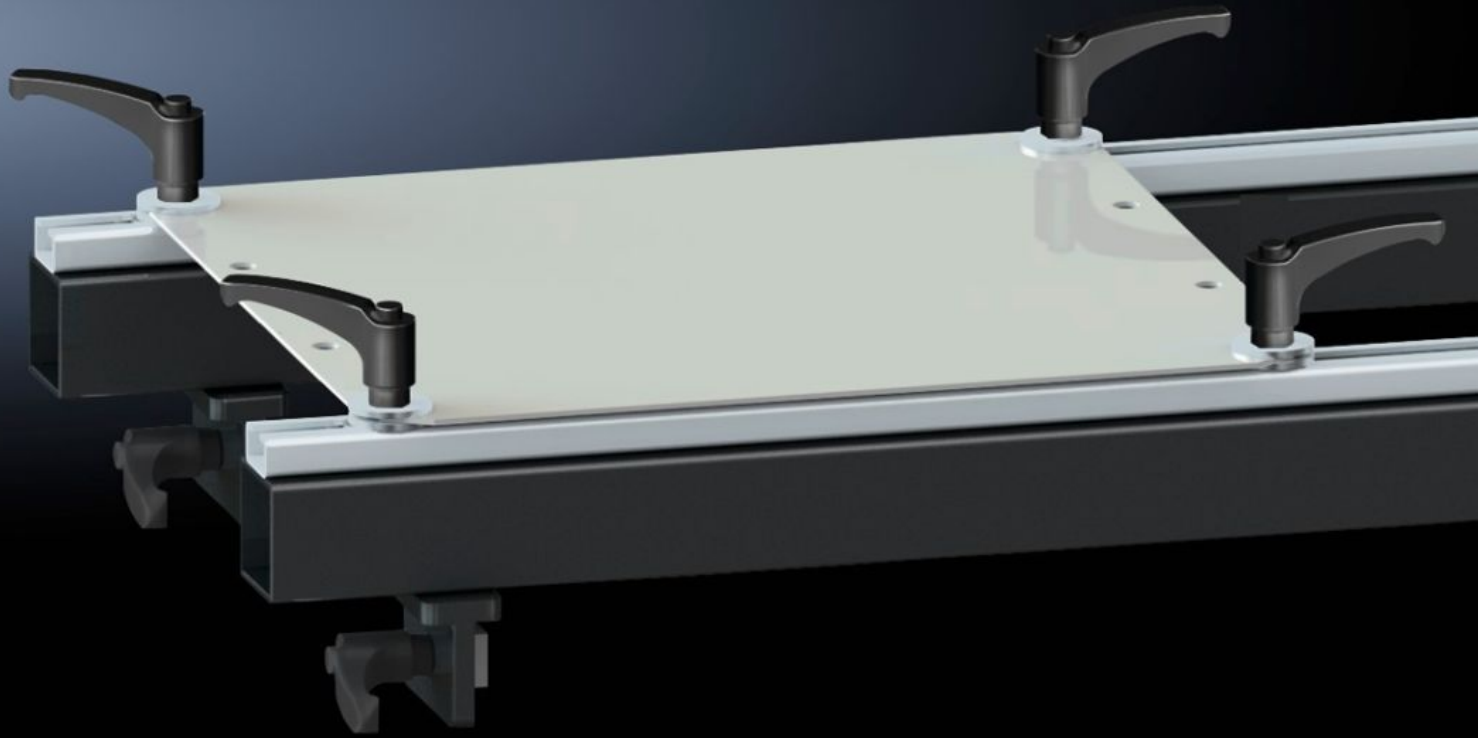

Rittal – The System.

Faster – better – everywhere.

AS 4050.221 Bracket set

State: 2026-06-19 (Source: rittal.com/ca-en)

ENCLOSURES

POWER DISTRIBUTION

CLIMATE CONTROL

IT INFRASTRUCTURE

SOFTWARE & SERVICES

FRIEDHELM LOH GROUP