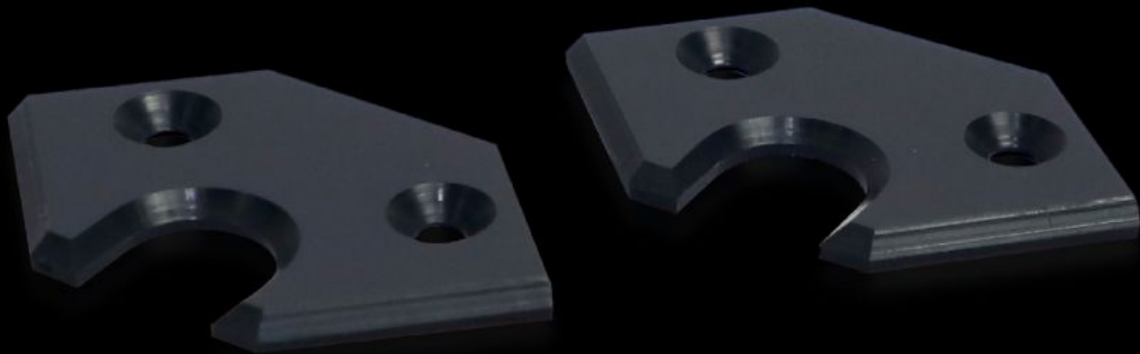

Rittal – The System.

Faster – better – everywhere.

AS 4050.323 Plastic plate

State: 2026-05-21 (Source: rittal.com/ca-en)

ENCLOSURES

POWER DISTRIBUTION

CLIMATE CONTROL

IT INFRASTRUCTURE

SOFTWARE & SERVICES

FRIEDHELM LOH GROUP

AS 4050.323 - Plastic plate

Replacement plastic plate for the contact surface on the stop blocks of the Perforex LC laser centers.

Features

Model No.	AS 4050.323
Product description	Replacement plastic plate for the contact surface on the stop blocks of the Perforex LC laser centers.
Material	Plastic
Packaging unit	4 pc(s).
ECLASS 8.0	36600890