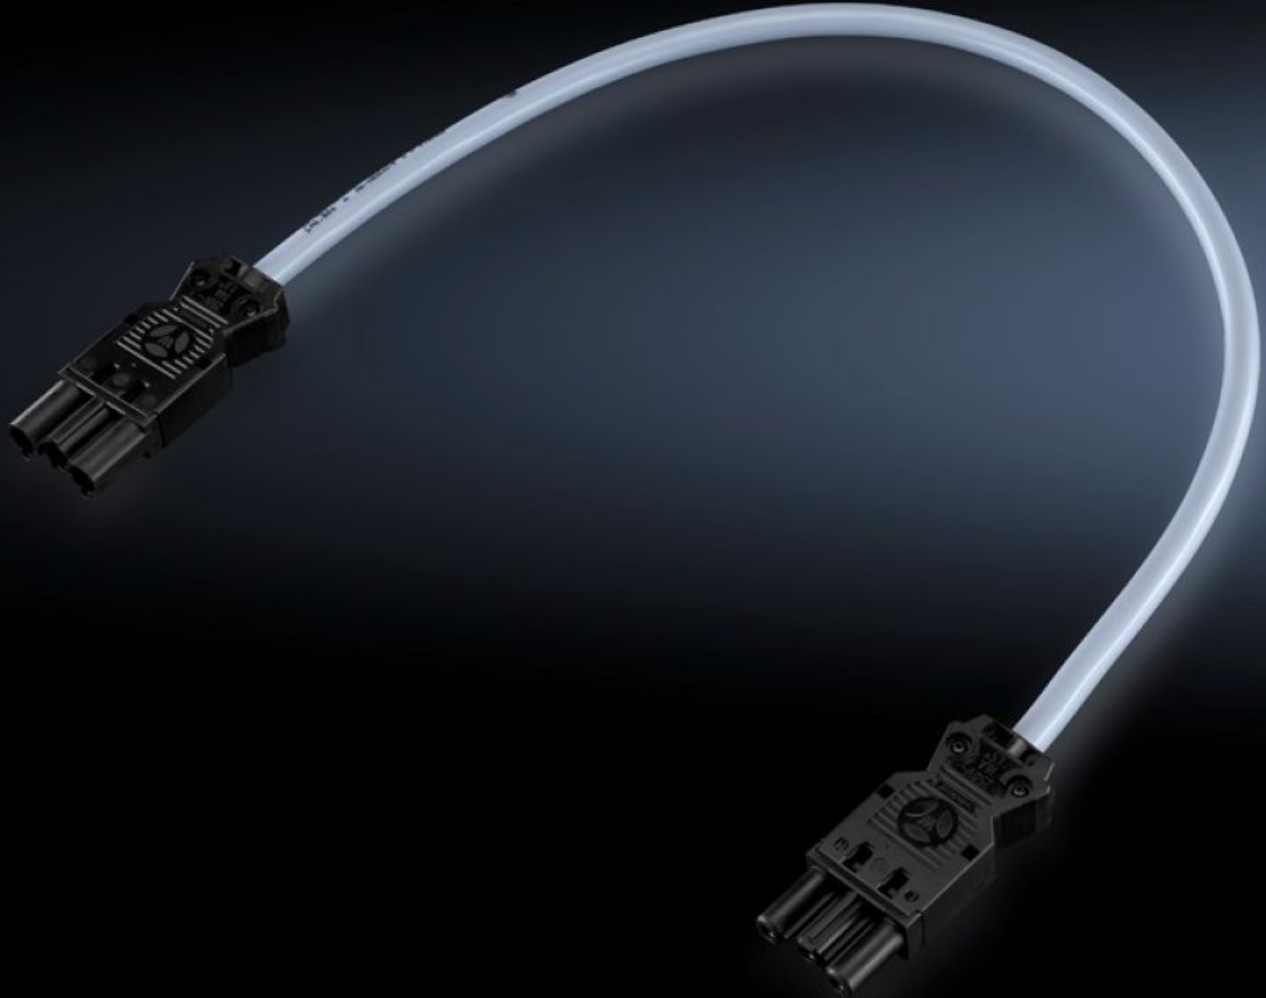

Rittal – The System.

Faster – better – everywhere.

SZ 4315.450 Connection cable

State: 2026-05-21 (Source: rittal.com/ca-en)

ENCLOSURES

POWER DISTRIBUTION

CLIMATE CONTROL

IT INFRASTRUCTURE

SOFTWARE & SERVICES

FRIEDHELM LOH GROUP

SZ 4315.450 - Connection cable

For power supply or thru-wiring.

Features

Model No.	SZ 4315.450
Version	Through-wiring (with socket and connector).
Length	600 mm
Dimensions	Length: 600 mm
Packaging unit	1 pc(s).
Net weight	0.119 kg
Gross weight	0.121 kg
Customs tariff number	85444290
ECLASS 8.0	27060402
Product description	SZ Connection cable, for through-wiring with jack and plug, L: 600 mm, UL