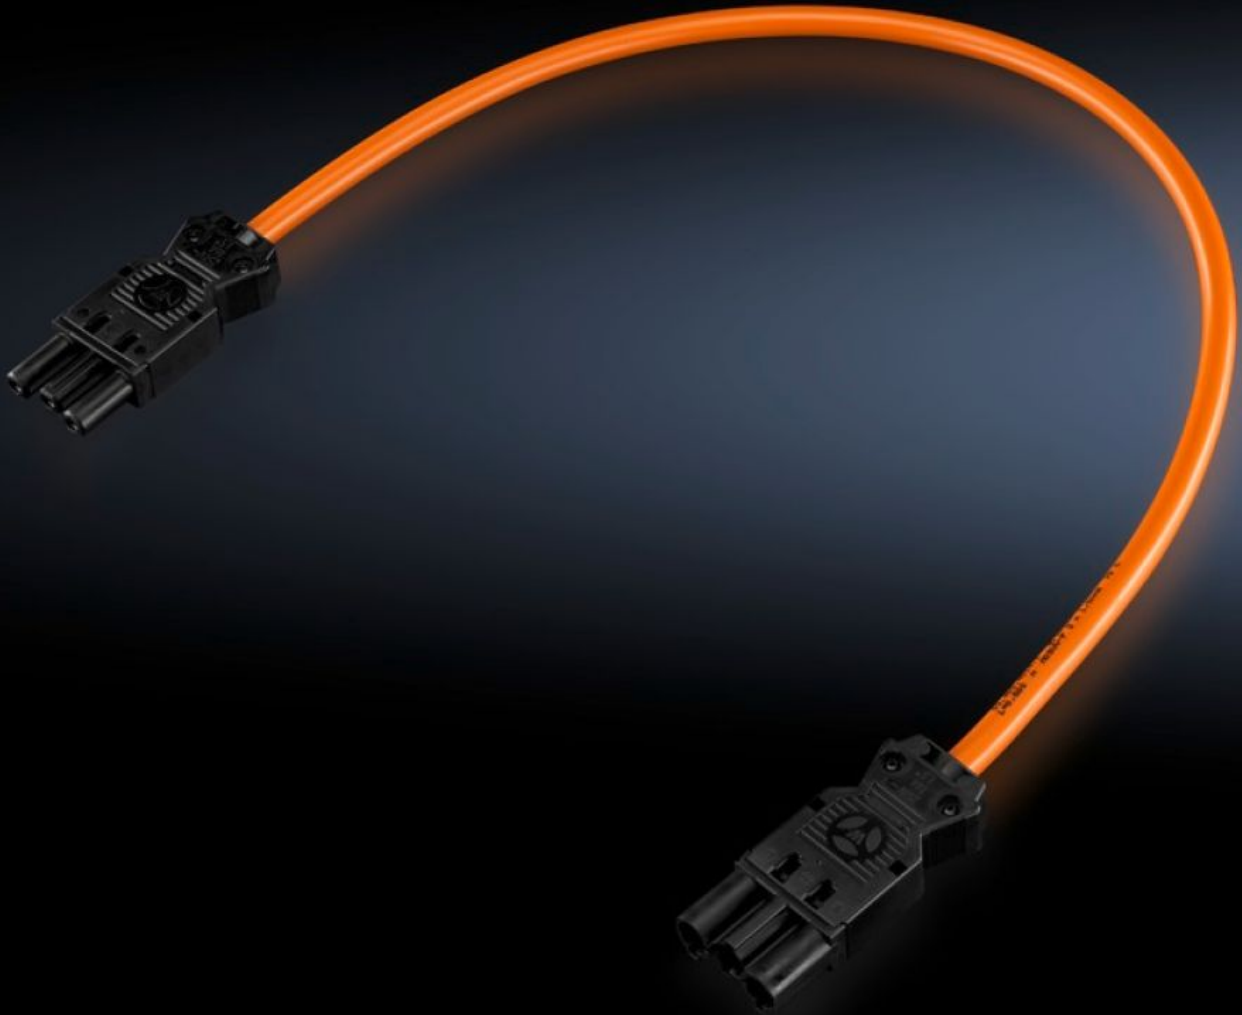

Rittal – The System.

Faster – better – everywhere.

SZ 4315.600 Connection cable

State: 2026-05-25 (Source: [rittal.com/ca-en](https://www.rittal.com/ca-en))

ENCLOSURES

POWER DISTRIBUTION

CLIMATE CONTROL

IT INFRASTRUCTURE

SOFTWARE & SERVICES

FRIEDHELM LOH GROUP

SZ 4315.600 - Connection cable

For power supply or thru-wiring.

Features

Model No.	SZ 4315.600
Version	Through-wiring/power supply via connection component SZ 2507.500 (with socket and connector)
Length	4,000 mm
Dimensions	Length: 4,000 mm
Packaging unit	1 pc(s).
Net weight	0.43 kg
Gross weight	0.463 kg
Customs tariff number	85444290
ECLASS 8.0	27060402
Product description	SZ Connection cable, for through-wiring/power supply, via connection component 2507.500, with socket and connector, L: 4000 mm