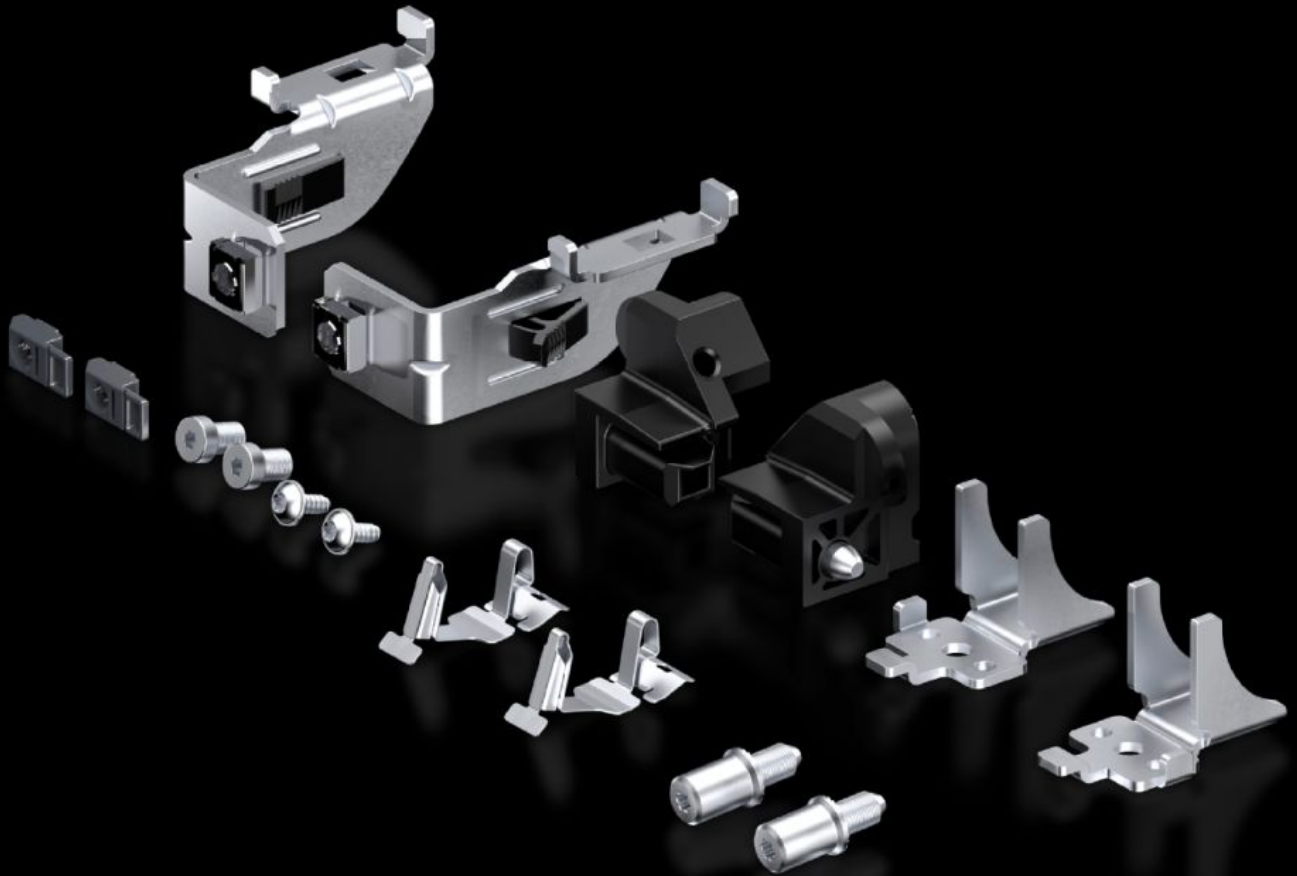

## TS 5050.063 Mounting plate attachment

State: 2025-05-11 (Source: [rittal.com/ca-en](https://www.rittal.com/ca-en))

ENCLOSURES

POWER DISTRIBUTION

CLIMATE CONTROL

IT INFRASTRUCTURE

SOFTWARE & SERVICES

FRIEDHELM LOH GROUP

# TS 5050.063 - Mounting plate attachment for TS