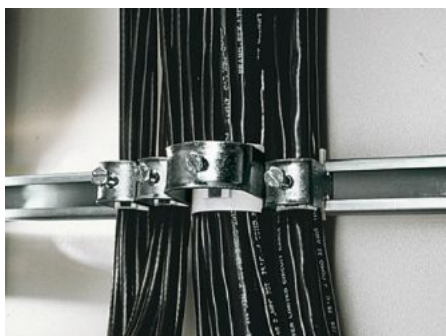

IT INFRASTRUCTURE

SOFTWARE & SERVICES

FRIEDHELM LOH GROUP

DK 7077.000 - Cable clip for C-rail, combination rail

For attaching cables to the C rail.

Features

Model No.	DK 7077.000
Version	for cable diameter 6 - 14 mm
Product description	For attaching cables to the C rail.
Material	Carbon steel
Surface finish	Zinc-plated
Supply includes	Plastic insert
Min. cable diameter	6 mm
Max. cable diameter	14 mm
Packaging unit	25 pc(s).
Net weight	0.8 kg
Gross weight	0.885 kg
PCF/VE (cradle-to-gate)	3.3 kg CO2 eq (Cat B)
Information regarding the PCF class	Category B: PCF value (cradle-to-gate) calculated approximately on the basis of the product weight and self-declared
Customs tariff number	73182900
ETIM 9	EC000454
ETIM 8	EC000127
ECLASS 8.0	23140202

Features

Product description

DK cable clamps, for cable diameter Ø: 6 - 14 mm