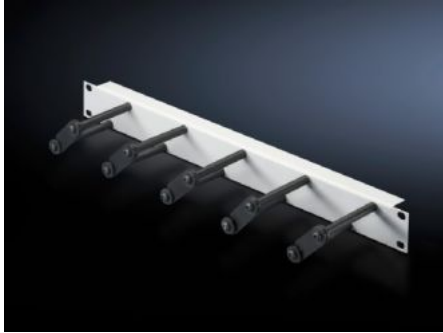

# DK 7257.050 - Cable Management Panel with Cable Routing Bars for horizontal cable management

For horizontal management of patch cables with cable routing bars, opening the individual cable routing bars makes it easy to modify and extend the cabling.

## Features

Model No.	DK 7257.050
Product description	For horizontal management of patch cables with 5 cable routing bars. Opening the individual cable routing bars makes it easy to modify and extend the cabling.
Material	Panel: Carbon steel, spray finished Cable routing bars: Plastic
Color	Panel: RAL 7035 Cable routing bars: RAL 9005
Depth of bars	100 mm
Number bars per U	5
Dimensions	Width: 482.6 mm
Height units	1 U
Packaging unit	1 pc(s).
Net weight	0.6 kg
Gross weight	0.629 kg
Customs tariff number	73182900
ETIM 9	EC002624