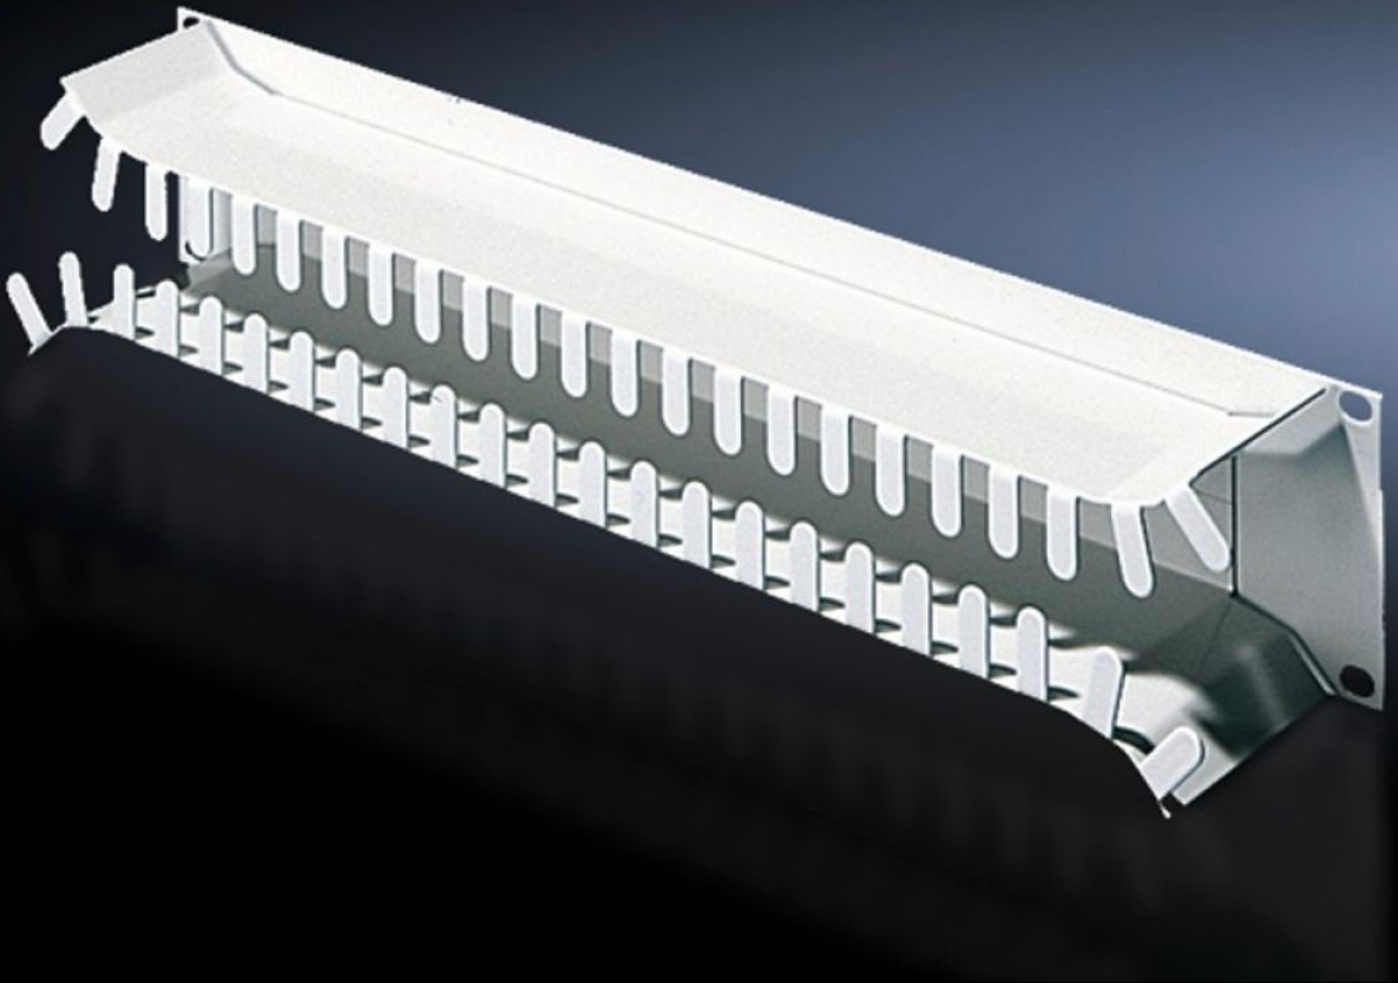

Rittal – The System.

Faster – better – everywhere.

DK 7269.135

Cable routing panel, 2 U

State: 2026-04-14 (Source: [rittal.com/ca-en](https://www.rittal.com/ca-en))

ENCLOSURES

POWER DISTRIBUTION

CLIMATE CONTROL

IT INFRASTRUCTURE

SOFTWARE & SERVICES

FRIEDHELM LOH GROUP

DK 7269.135 - Cable routing panel, 2 U

To accommodate fiber optic and copper cables.

Features

Model No.	DK 7269.135
Product description	To accommodate fiber optic and copper cables. Fibers from the patch panels are placed into the tray via openings and can be distributed at the sides. Rounded openings protect the cable sheathing.
Material	Carbon steel
Surface finish	Spray-finished
Color	RAL 7035
Height units	2 U
Packaging unit	1 pc(s).
Net weight	1.591 kg
Gross weight	1.773 kg
PCF/VE (cradle-to-gate)	6.8 kg CO2 eq (Cat B)
Information regarding the PCF class	Category B: PCF value (cradle-to-gate) calculated approximately on the basis of the product weight and self-declared
Customs tariff number	83024200
ETIM 9	EC000322
ECLASS 8.0	27400604
Product description	DK Cable management panel, 2 U