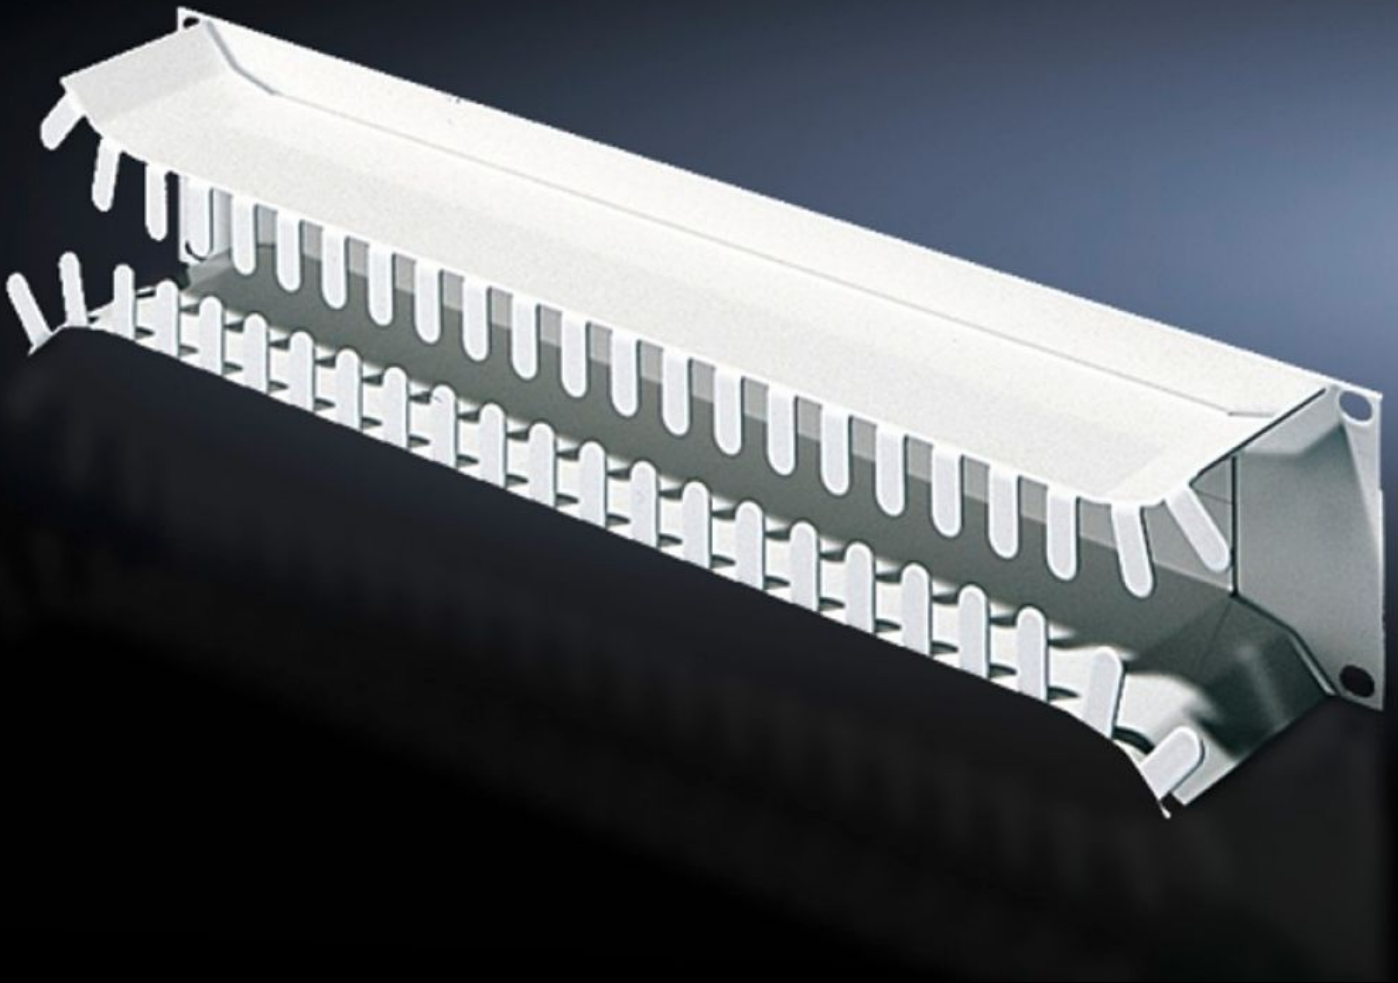

Rittal – The System.

Faster – better – everywhere.

DK 7269.135

Cable routing panel, 2 U

State: 2025-09-01 (Source: [rittal.com/ca-en](https://www.rittal.com/ca-en))

ENCLOSURES

POWER DISTRIBUTION

CLIMATE CONTROL

IT INFRASTRUCTURE

SOFTWARE & SERVICES

FRIEDHELM LOH GROUP

DK 7269.135 - Cable routing panel, 2 U

To accommodate fiber optic and copper cables.

Features

Model No.	DK 7269.135
Product description	To accommodate fiber optic and copper cables. Fibers from the patch panels are placed into the tray via openings and can be distributed at the sides. Rounded openings protect the cable sheathing.
Material	Carbon steel
Surface finish	Spray-finished
Color	RAL 7035
Height units	2 U
Packaging unit	1 pc(s).
Net weight	1.591
Gross weight	1.773
PCF/VE (cradle-to-gate)	6.8 kg CO2 eq (Cat B)
Information regarding the PCF class	Category B: PCF value (cradle-to-gate) calculated approximately on the basis of the product weight and self-declared
Customs tariff number	73269098
EAN	4028177221628
ETIM 9	EC000322
ECLASS 8.0	27400604