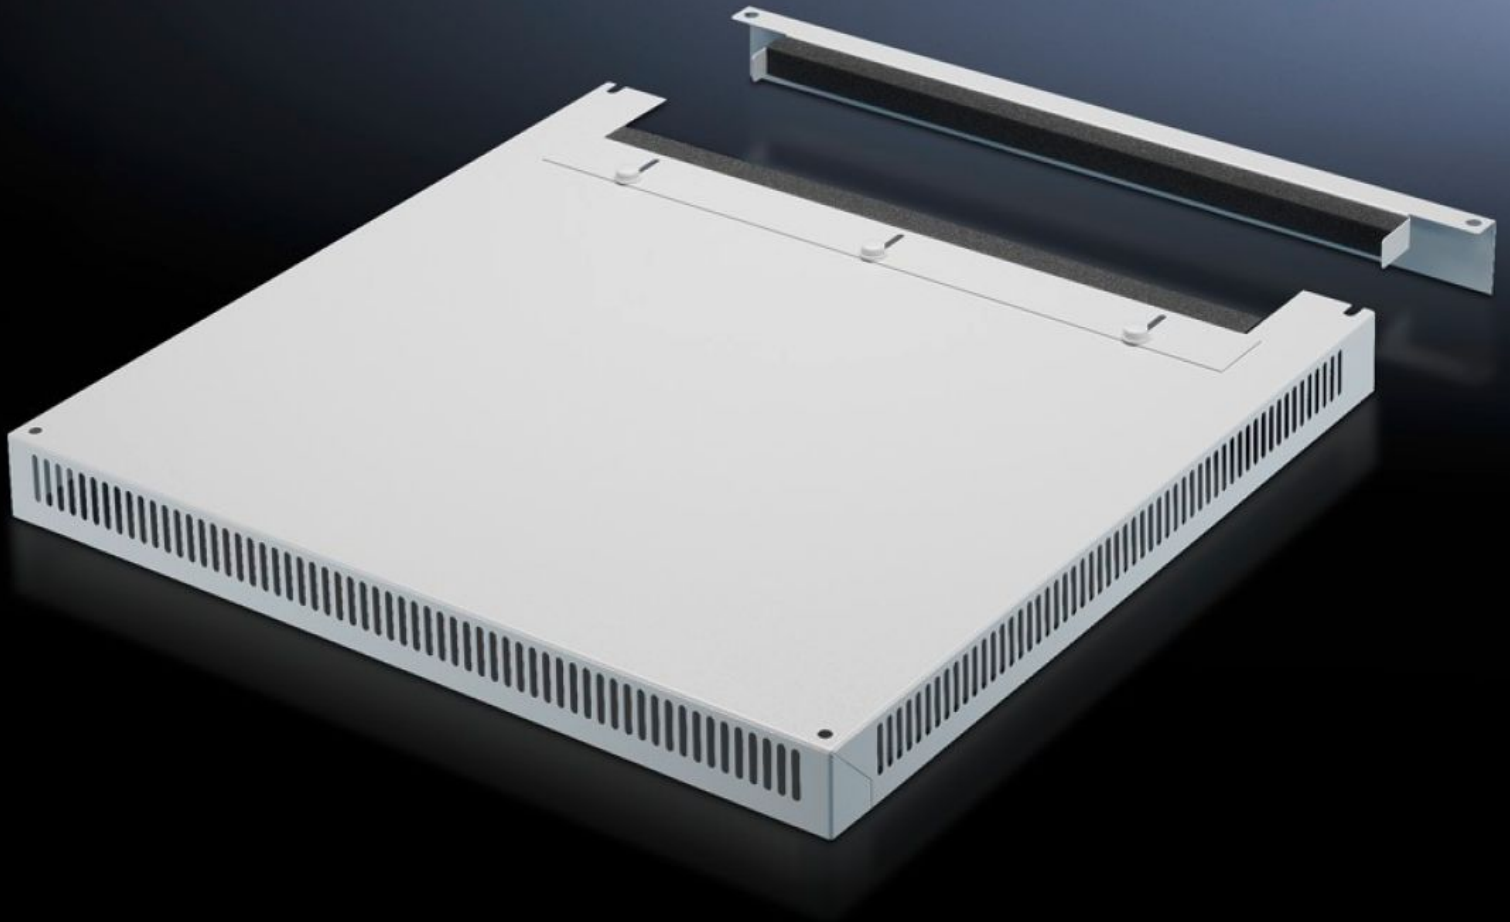

Rittal – The System.

Faster – better – everywhere.

DK 7826.689

Roof Plate, Vented

State: 2026-06-04 (Source: [rittal.com/ca-en](https://www.rittal.com/ca-en))

ENCLOSURES

POWER DISTRIBUTION

CLIMATE CONTROL

IT INFRASTRUCTURE

SOFTWARE & SERVICES

FRIEDHELM LOH GROUP

DK 7826.689 - Roof Plate, Vented for TS, TS IT

To replace the standard roof, with and without cable entry.

Features

Model No.	DK 7826.689
Version	Two-piece with cable entry
Product description	To replace standard roof. 72 mm high roof plate, all-round vent slots, clamping profile for cable entry. The two-piece design with cable entry allows for easy retro-fitting.
Material	Carbon steel
Color	RAL 7035
Suitable for	Enclosure type: TS TS IT Width: 600 mm Depth: 800 mm
Packaging unit	1 pc(s).
Net weight	8.737 kg
Gross weight	9.197 kg
Customs tariff number	94039910
ETIM 9	EC000744
ECLASS 8.0	27182405
Product description	DK-TS8 Roof plate, WxD: 600x800 mm, 2-part, For cable entry