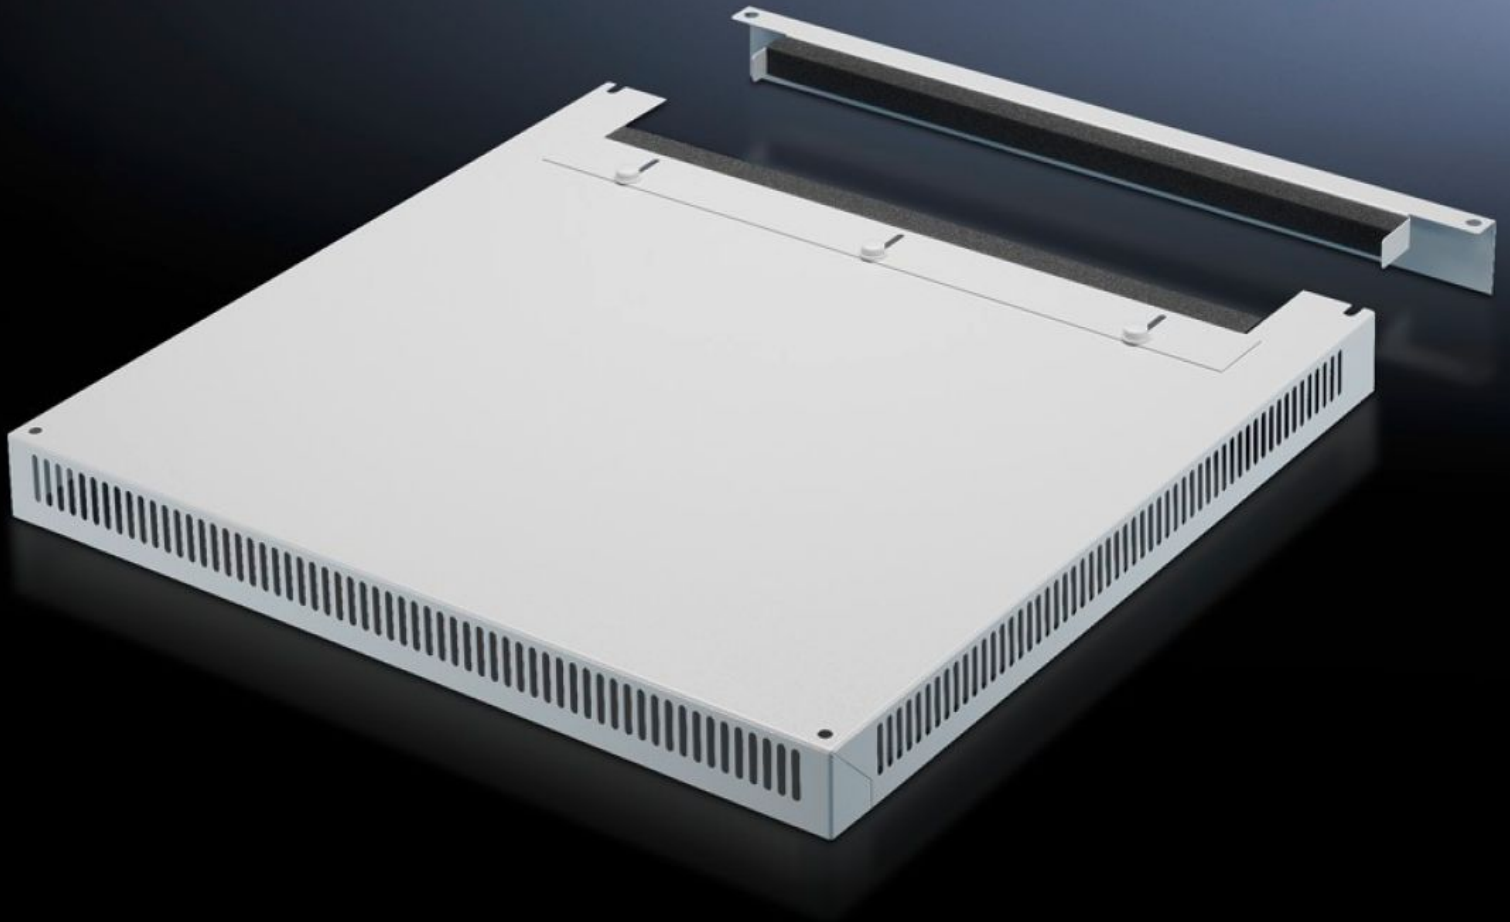

Rittal – The System.

Faster – better – everywhere.

DK 7826.869

Roof Plate, Vented

State: 2026-06-05 (Source: rittal.com/ca-en)

ENCLOSURES

POWER DISTRIBUTION

CLIMATE CONTROL

IT INFRASTRUCTURE

SOFTWARE & SERVICES

FRIEDHELM LOH GROUP

DK 7826.869 - Roof Plate, Vented for TS, TS IT

To replace the standard roof, with and without cable entry.

Features

Model No.	DK 7826.869
Version	Two-piece with cable entry
Product description	To replace standard roof. 72 mm high roof plate, all-round vent slots, clamping profile for cable entry. The two-piece design with cable entry allows for easy retro-fitting.
Material	Carbon steel
Color	RAL 7035
Suitable for	Enclosure type: TS TS IT Width: 800 mm Depth: 600 mm
Packaging unit	1 pc(s).
Net weight	8.909 kg
Gross weight	9.378 kg
Customs tariff number	94039910
ETIM 9	EC000744
ECLASS 8.0	27182405
Product description	DK-TS8 Roof plate, WxD: 800x600 mm, 2-part, For cable entry