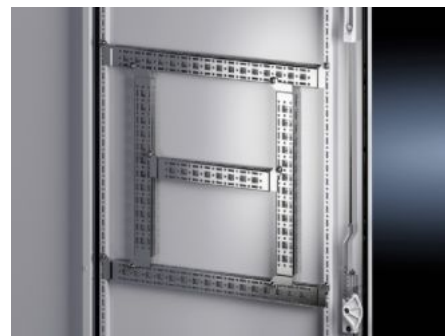

Rittal – The System.

Faster – better – everywhere.

VX 8619.700

System chassis 14 x 39 mm

State: 2025-11-13 (Source: rittal.com/ca-en)

ENCLOSURES

POWER DISTRIBUTION

CLIMATE CONTROL

IT INFRASTRUCTURE

SOFTWARE & SERVICES

FRIEDHELM LOH GROUP

VX 8619.700 - System chassis 14 x 39 mm for VX, VX SE, PC, IW, AX

For securing cable ducts, cable conduit holders, equipment installed on the door, etc.

Features

| | |
|---|---|
| Model No. | VX 8619.700 |
| Product description | For securing cable ducts, cable conduit holders, equipment installed on the door, etc. |
| Material | Carbon steel |
| Surface finish | Zinc-plated |
| Supply includes | Assembly components |
| Distance between fixing points | 275 mm |
| Suitable for door width | 400 mm |
| Installation options VX | In door width 400 mm |
| Installation options AX | In enclosure width 300 mm and in enclosure height 400 mm, in conjunction with rail for interior installation AX |
| Installation options AX stainless steel | In enclosure width + 300 mm |
| Installation options AX plastic | In door width 400 mm |
| Installation options for 3-part AX | Enclosure depth 473 mm |

Features

| | |
|-------------------------|---|
| Installation options CX | In pedestal in enclosure depth 400 mm In one-piece console lower part in enclosure depth 400 mm |
| Mounting tip | For installation in AX carbon steel, only in conjunction with rails interior installation AX |
| Note | Carbon steel screws or M5 self-tapping screws are required for extension with own components on the system chassis |
| Suitable for | Enclosure type: VX AX AX plastic AX wall-mounted housing, 3-part CX One-Piece Console CX Pedestal Suitable for width or height or depth: 400 mm |
| Packaging unit | 4 pc(s). |
| Net weight | 0.68 |
| Gross weight | 0.686 |
| Customs tariff number | 73269098 |
| EAN | 4028177924659 |
| E-Number Sweden | E3465280 |
| ETIM 9 | EC002620 |
| ECLASS 8.0 | 27189234 |