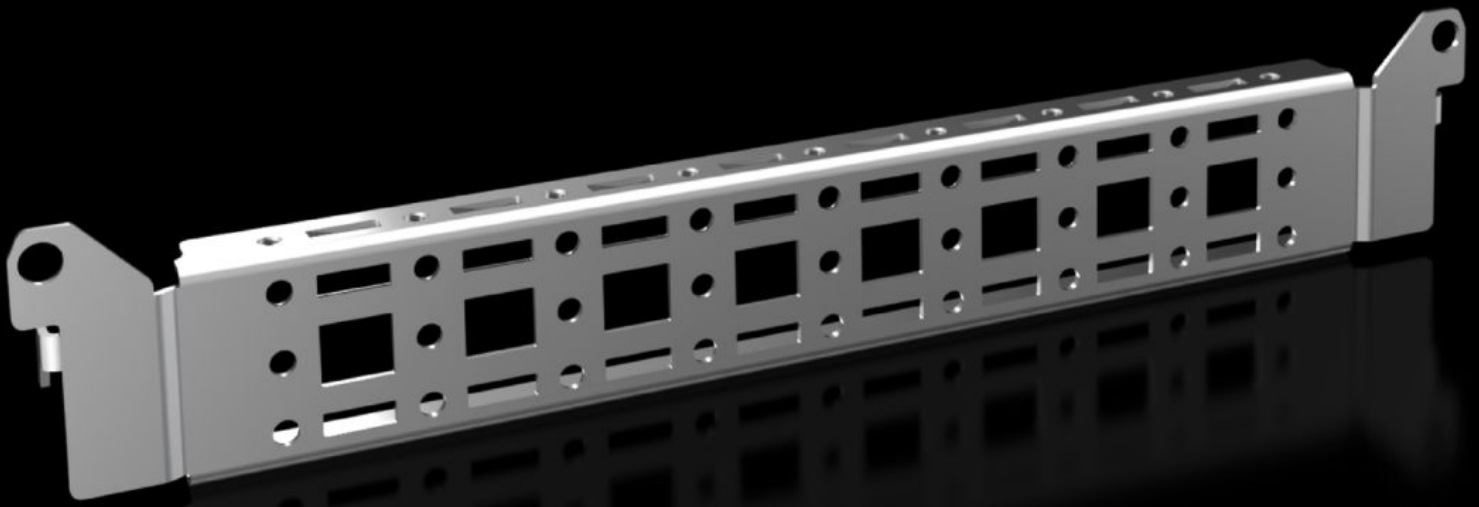

Rittal – The System.

Faster – better – everywhere.

VX 8619.700

System chassis 14 x 39 mm

State: 2025-11-13 (Source: rittal.com/ca-en)

ENCLOSURES

POWER DISTRIBUTION

CLIMATE CONTROL

IT INFRASTRUCTURE

SOFTWARE & SERVICES

FRIEDHELM LOH GROUP

VX 8619.700 - System chassis 14 x 39 mm for VX, VX SE, PC, IW, AX

For securing cable ducts, cable conduit holders, equipment installed on the door, etc.

Features

| | |
|---|---|
| Model No. | VX 8619.700 |
| Product description | For securing cable ducts, cable conduit holders, equipment installed on the door, etc. |
| Material | Carbon steel |
| Surface finish | Zinc-plated |
| Supply includes | Assembly components |
| Distance between fixing points | 275 mm |
| Suitable for door width | 400 mm |
| Installation options VX | In door width 400 mm |
| Installation options AX | In enclosure width 300 mm and in enclosure height 400 mm, in conjunction with rail for interior installation AX |
| Installation options AX stainless steel | In enclosure width + 300 mm |
| Installation options AX plastic | In door width 400 mm |
| Installation options for 3-part AX | Enclosure depth 473 mm |

Features

| | |
|-------------------------|---|
| Installation options CX | In pedestal in enclosure depth 400 mm In one-piece console lower part in enclosure depth 400 mm |
| Mounting tip | For installation in AX carbon steel, only in conjunction with rails interior installation AX |
| Note | Carbon steel screws or M5 self-tapping screws are required for extension with own components on the system chassis |
| Suitable for | Enclosure type: VX AX AX plastic AX wall-mounted housing, 3-part CX One-Piece Console CX Pedestal Suitable for width or height or depth: 400 mm |
| Packaging unit | 4 pc(s). |
| Net weight | 0.68 |
| Gross weight | 0.686 |
| Customs tariff number | 73269098 |
| EAN | 4028177924659 |
| E-Number Sweden | E3465280 |
| ETIM 9 | EC002620 |
| ECLASS 8.0 | 27189234 |