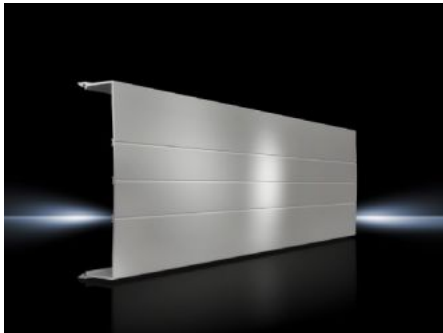

SOFTWARE & SERVICES

FRIEDHELM LOH GROUP

SV 9340.200 - Cover section for RiLine busbar systems

May be cut to desired width, for clip-on mounting to the base tray section.

Features

Model No.	SV 9340.200
Product description	For clip-on mounting to the base tray.
Material	Thermally modified hard PVC. Fire protection corresponding to UL 94-V0
Color	RAL 7035
Note	When loading the cover section from the front, the support panel is required for stabilization May be cut to length as required
Number of poles	3-pole
Suitable for busbar system	Flat copper bars, 3-pole PLS 800, 3-pole PLS 1600, 3-pole
Dimensions	Length: 700 mm
Packaging unit	2 pc(s).
Net weight	1.6 kg
Gross weight	1.79 kg
Customs tariff number	85472000
ETIM 9	EC000775
ECLASS 8.0	27142414

Features

Product description

SV Cover section, L: 700 mm

Approvals

Approvals

UL + C-UL (listed)