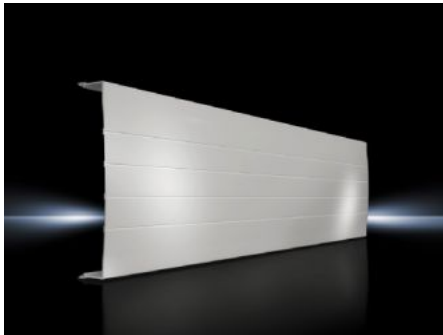

Rittal – The System.

Faster – better – everywhere.

SV 9340.214 Cover section

State: 2026-05-24 (Source: rittal.com/ca-en)

ENCLOSURES

POWER DISTRIBUTION

CLIMATE CONTROL

IT INFRASTRUCTURE

SOFTWARE & SERVICES

FRIEDHELM LOH GROUP

SV 9340.214 - Cover section for RiLine busbar systems

May be cut to desired width, for clip-on mounting to the base tray section.

Features

Model No.	SV 9340.214
Product description	For clip-on mounting to the base tray.
Material	Thermally modified hard PVC. Fire protection corresponding to UL 94-V0
Color	RAL 7035
Note	When loading the cover section from the front, the support panel is required for stabilization May be cut to length as required
Number of poles	4-pole
Suitable for busbar system	Flat copper bars, 4-pole PLS 1600, 4-pole
Dimensions	Length: 1,100 mm
Packaging unit	2 pc(s).
Net weight	3.56 kg
Gross weight	3.7 kg
Customs tariff number	85472000
ETIM 9	EC000775
ECLASS 8.0	27142414
Product description	SV Cover section, L: 1100 mm, (4-pole)