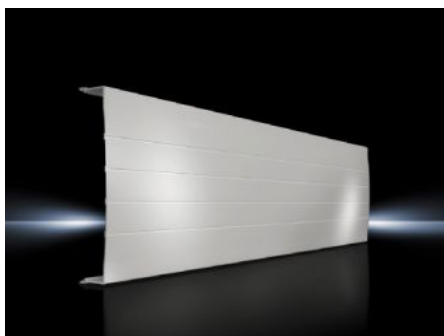

Rittal – The System.

Faster – better – everywhere.

SV 9340.214 Cover section

State: 2026-04-06 (Source: rittal.com/ca-en)

ENCLOSURES

POWER DISTRIBUTION

CLIMATE CONTROL

IT INFRASTRUCTURE

SOFTWARE & SERVICES

FRIEDHELM LOH GROUP

SV 9340.214 - Cover section for RiLine busbar systems

May be cut to desired width, for clip-on mounting to the base tray section.

Features

Model No.	SV 9340.214
Product description	For clip-on mounting to the base tray.
Material	Thermally modified hard PVC. Fire protection corresponding to UL 94-V0
Color	RAL 7035
Note	When loading the cover section from the front, the support panel is required for stabilization May be cut to length as required
Number of poles	4-pole
Suitable for busbar system	Flat copper bars, 4-pole PLS 1600, 4-pole
Dimensions	Length: 1,100 mm
Packaging unit	2 pc(s).
Net weight	3.56 kg
Gross weight	3.7 kg
Customs tariff number	85472000
ETIM 9	EC000775
ECLASS 8.0	27142414
Product description	SV Cover section, L: 1100 mm, (4-pole)