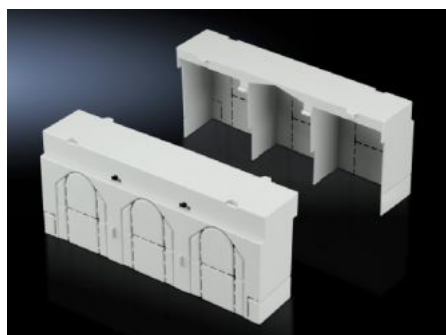

IT INFRASTRUCTURE

SOFTWARE & SERVICES

FRIEDHELM LOH GROUP

SV 9344.540 - Connection Compartment Cover for NH fuse-switch disconnectors

For extending the contact hazard protection cover, e.g. when using ring terminals with a long collar. Bayable as required at the top and bottom.

Features

Model No.	SV 9344.540
Product description	For extending the contact hazard protection cover, e.g. when using ring terminals with a long collar. Bayable as required at the top and bottom.
Material	Polyamide
Color	RAL 7035
For size	2
Packaging unit	2 pc(s).
Net weight	0.18 kg
Gross weight	0.187 kg
Customs tariff number	85472000
ETIM 9	EC000775
ECLASS 8.0	27142414
Product description	SV Connection space cover, for NH fuse-switch disconnector, size 2