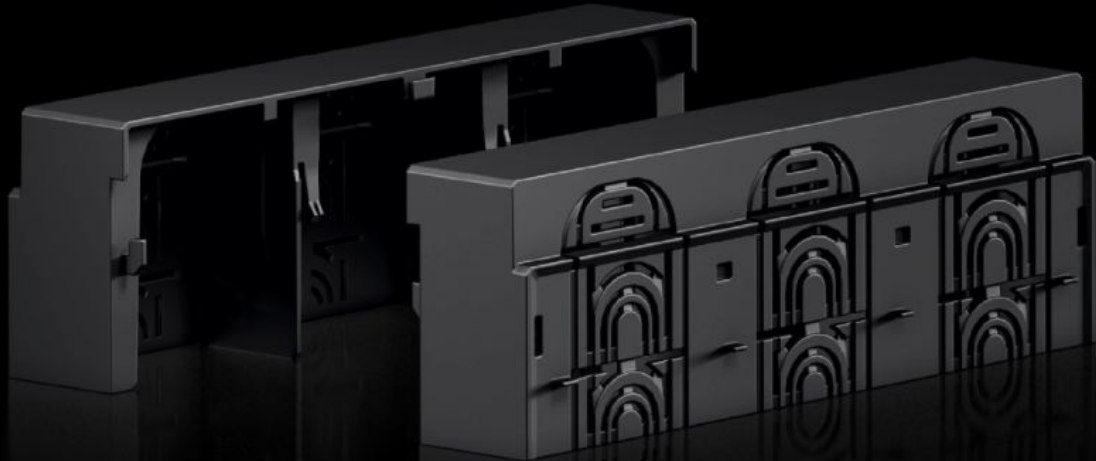

Rittal – The System.

Faster – better – everywhere.

RX 9365.533

RiLineX connection compartment cover

State: 2026-04-05 (Source: [rittal.com/ca-en](https://www.rittal.com/ca-en))

ENCLOSURES

POWER DISTRIBUTION

CLIMATE CONTROL

IT INFRASTRUCTURE

SOFTWARE & SERVICES

FRIEDHELM LOH GROUP