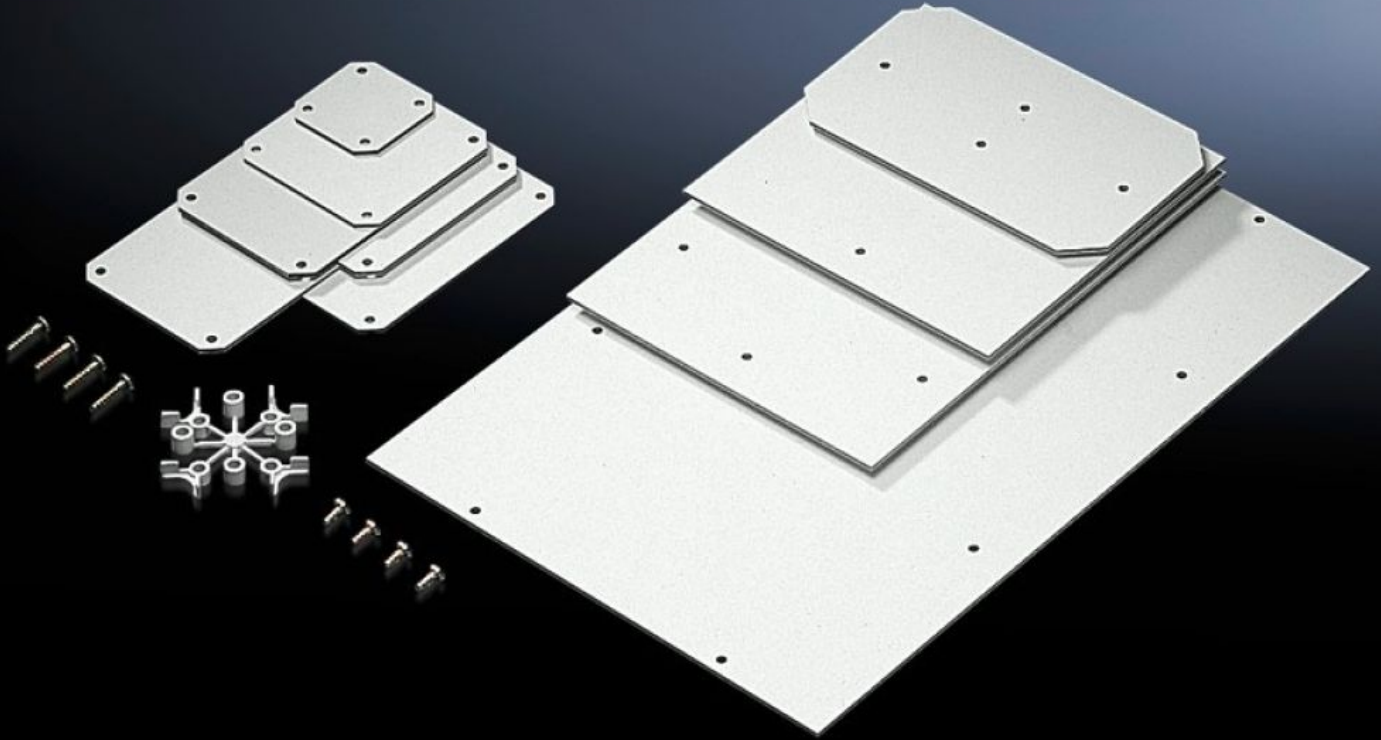

Rittal – The System.

Faster – better – everywhere.

PK 9548.000 Mounting panel

State: 2026-05-23 (Source: [rittal.com/ca-en](https://www.rittal.com/ca-en))

ENCLOSURES

POWER DISTRIBUTION

CLIMATE CONTROL

IT INFRASTRUCTURE

SOFTWARE & SERVICES

FRIEDHELM LOH GROUP

PK 9548.000 - Mounting panel for PK

For individual interior installation.

Features

Model No.	PK 9548.000
Product description	For individual interior installation.
Material	2.5 mm melamine phenol-coated laminated paper
Color	RAL 7035
Supply includes	Mounting panel Self-tapping assembly screws
Dimensions of mounting plate (W x H)	150 mm x 150 mm
Suitable for	Enclosure type: PK Width: = 182 mm Height: = 180 mm
Packaging unit	10 pc(s).
Net weight	0.91 kg
Gross weight	1.07 kg
Customs tariff number	39269097
ETIM 9	EC000213
ECLASS 8.0	27409216
Product description	PK Mounting plate, WH: 150x150 mm