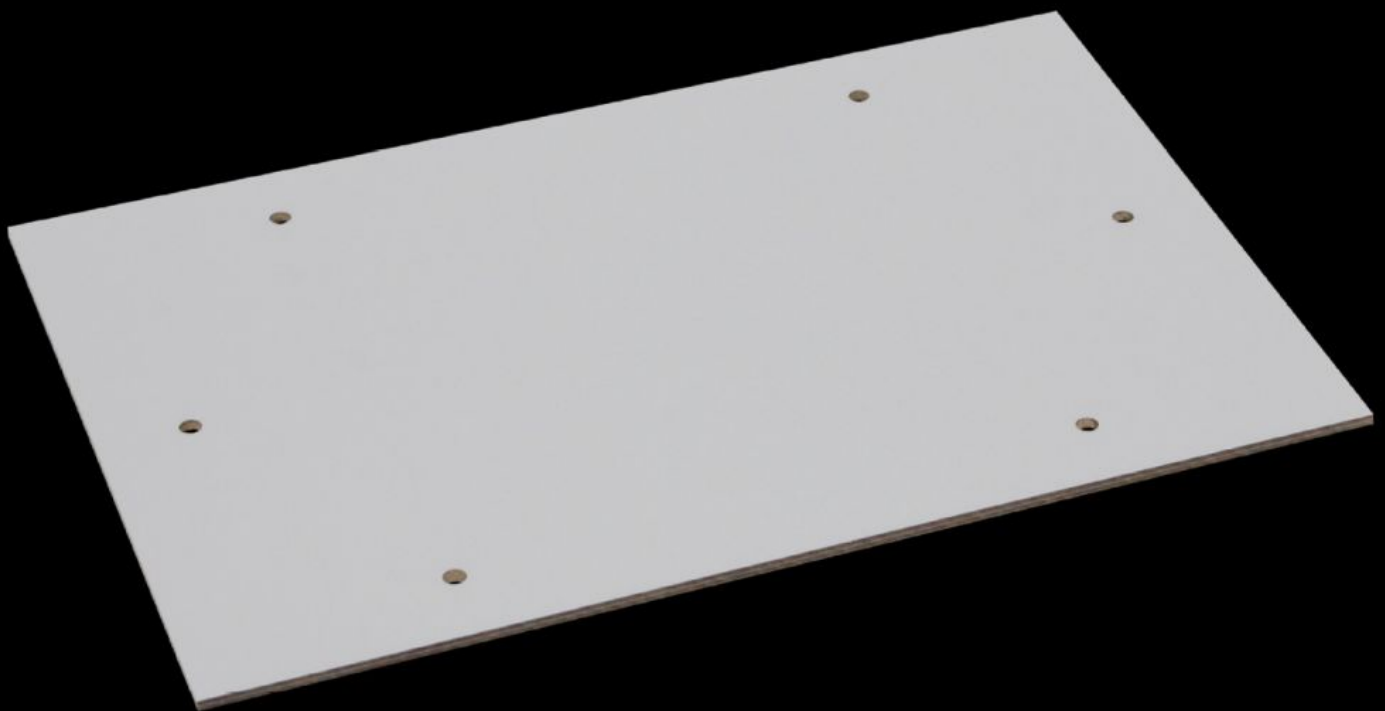

Rittal – The System.

Faster – better – everywhere.

PK 9549.000 Mounting panel

State: 2026-04-06 (Source: [rittal.com/ca-en](https://www.rittal.com/ca-en))

ENCLOSURES

POWER DISTRIBUTION

CLIMATE CONTROL

IT INFRASTRUCTURE

SOFTWARE & SERVICES

FRIEDHELM LOH GROUP

PK 9549.000 - Mounting panel for PK

For individual interior installation.

Features

Model No.	PK 9549.000
Product description	For individual interior installation.
Material	2.5 mm melamine phenol-coated laminated paper
Color	RAL 7035
Supply includes	Mounting panel Self-tapping assembly screws
Dimensions of mounting plate (W x H)	220 mm x 150 mm
Suitable for	Enclosure type: PK Width: = 254 mm Height: = 180 mm
Packaging unit	8 pc(s).
Net weight	1 kg
Gross weight	1.204 kg
Customs tariff number	39269097
ETIM 9	EC000213
ECLASS 8.0	27409216
Product description	PK Mounting plate, WH: 220x150 mm