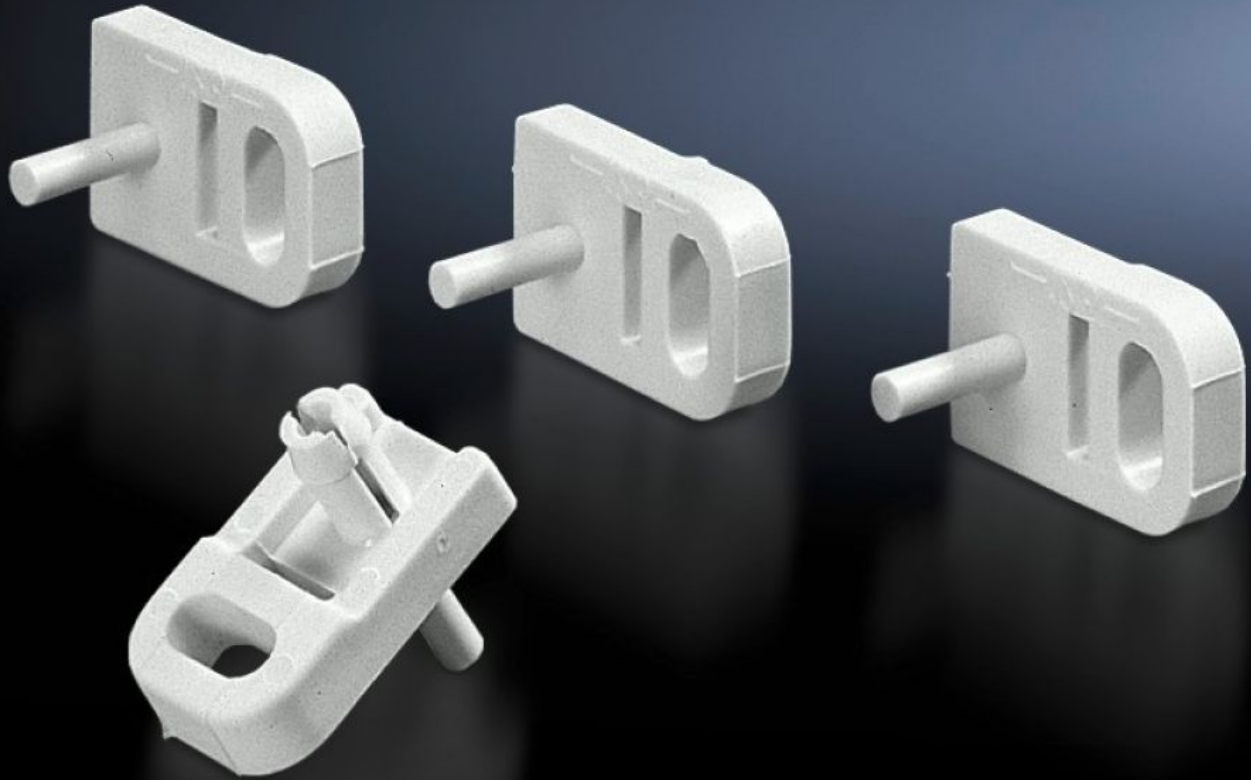

Rittal – The System.

Faster – better – everywhere.

PK 9583.000

Wall mounting bracket

State: 2026-06-20 (Source: rittal.com/ca-en)

ENCLOSURES

POWER DISTRIBUTION

CLIMATE CONTROL

IT INFRASTRUCTURE

SOFTWARE & SERVICES

FRIEDHELM LOH GROUP

PK 9583.000 - Wall mounting bracket for PK

For all PK housings.

Features

Model No.	PK 9583.000
Product description	The housing can be screwed to the wall using four wall mounting brackets. The bracket is securely attached to the housing by means of pins.
Applications	For all PK housings.
Material	Polyamide, gray
Color	Similar to RAL 7035
Packaging unit	40 pc(s).
Net weight	0.04 kg
Gross weight	0.151 kg
Customs tariff number	83024900
ETIM 9	EC002625
ECLASS 8.0	27189234
Product description	PK Wall mounting bracket for PK