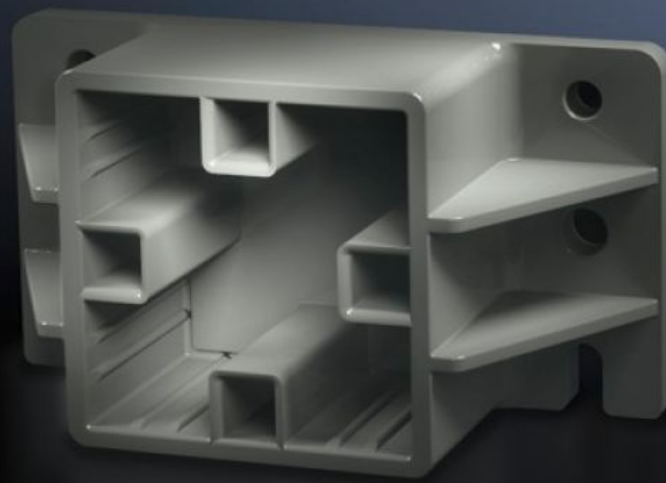

Rittal – The System.

Faster – better – everywhere.

SV 9659.010 End support

State: 2026-06-23 (Source: [rittal.com/ca-en](https://www.rittal.com/ca-en))

ENCLOSURES

POWER DISTRIBUTION

CLIMATE CONTROL

IT INFRASTRUCTURE

SOFTWARE & SERVICES

FRIEDHELM LOH GROUP