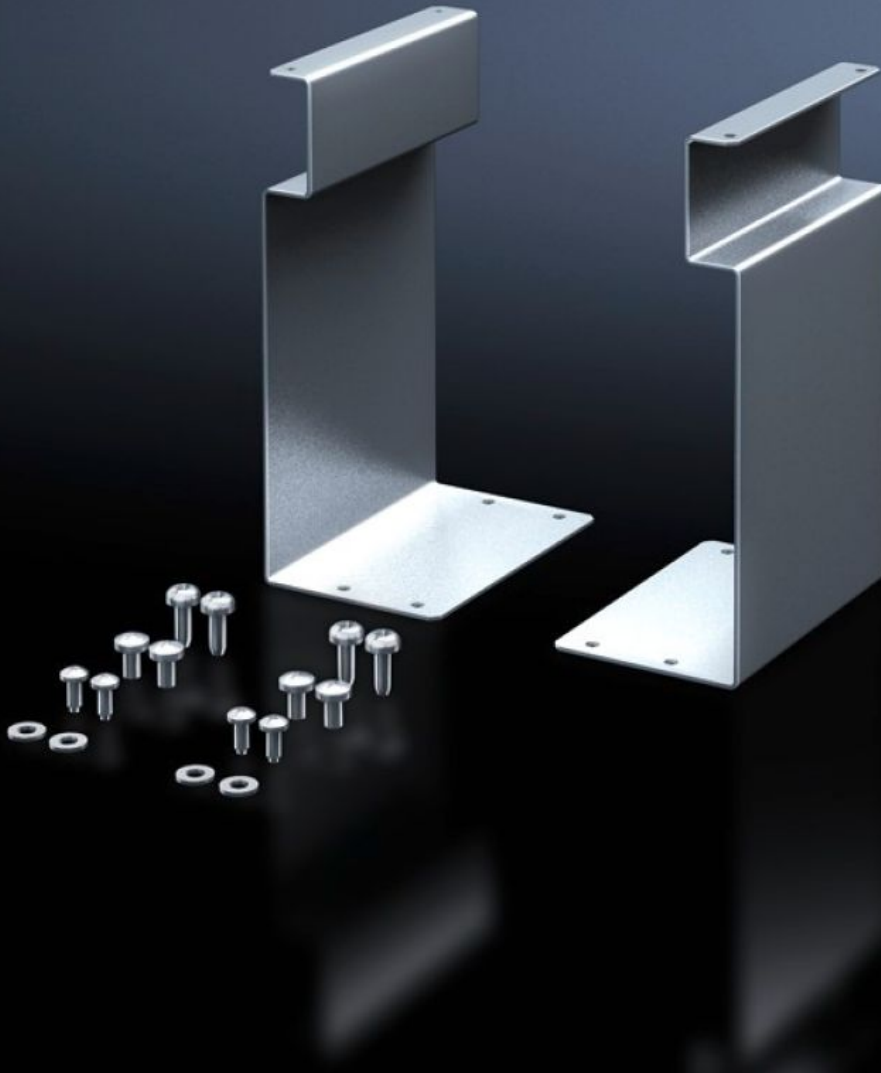

Rittal – The System.

Faster – better – everywhere.

SV 9666.310 Mounting set

State: 2026-04-05 (Source: [rittal.com/ca-en](https://www.rittal.com/ca-en))

ENCLOSURES

POWER DISTRIBUTION

CLIMATE CONTROL

IT INFRASTRUCTURE

SOFTWARE & SERVICES

FRIEDHELM LOH GROUP