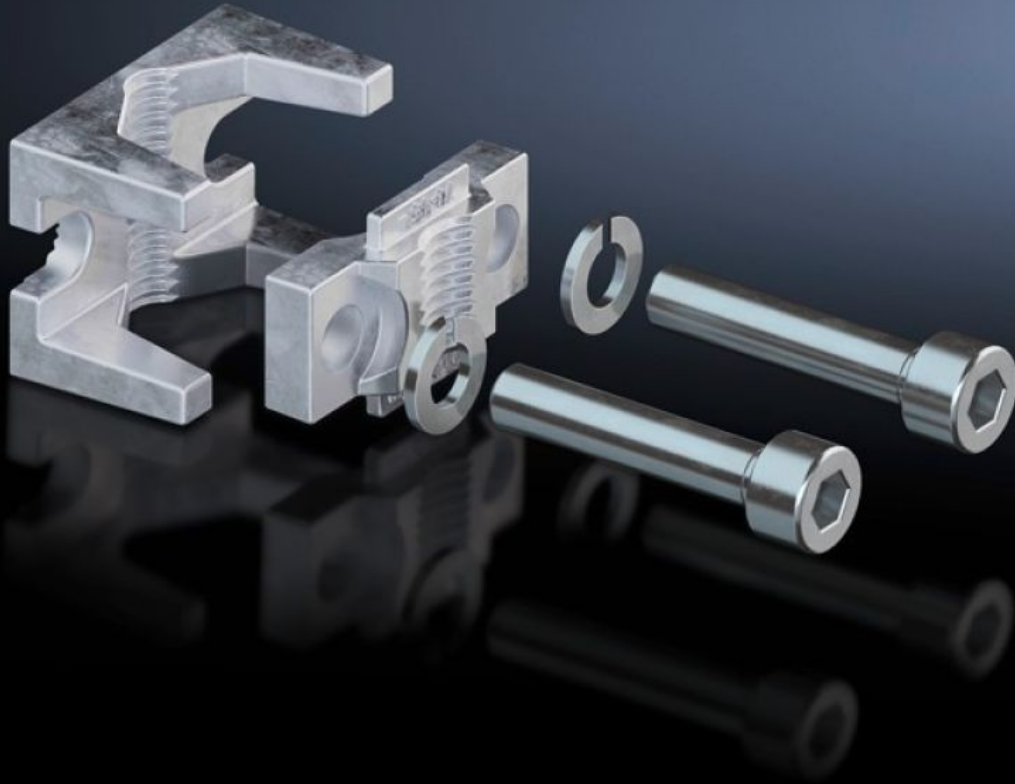

Rittal – The System.

Faster – better – everywhere.

SV 9677.420 Prism terminal

State: 2026-07-09 (Source: [rittal.com/ca-en](https://www.rittal.com/ca-en))

ENCLOSURES

POWER DISTRIBUTION

CLIMATE CONTROL

IT INFRASTRUCTURE

SOFTWARE & SERVICES

FRIEDHELM LOH GROUP

SV 9677.420 - Prism terminal for NH slimline fuse-switch disconnectors

For the direct connection of round conductors.

Features

Model No.	SV 9677.420
Product description	For the direct connection of round conductors.
Material	Brass
Surface finish	Tin-plated
For size	00
Suitable for Model No.	9677.000 9677.010 9677.015
Connection of round conductors	10 - 95 mm ²
Packaging unit	3 pc(s).
Net weight	0.099 kg
Gross weight	0.13 kg
Customs tariff number	39269097
ETIM 9	EC000001
ECLASS 8.0	27141146
Product description	SV Prism terminal, for NH slimline fuse-switch disconnector, size 00 (SV 9677XXX), round conductor connection 10-95 mm ²