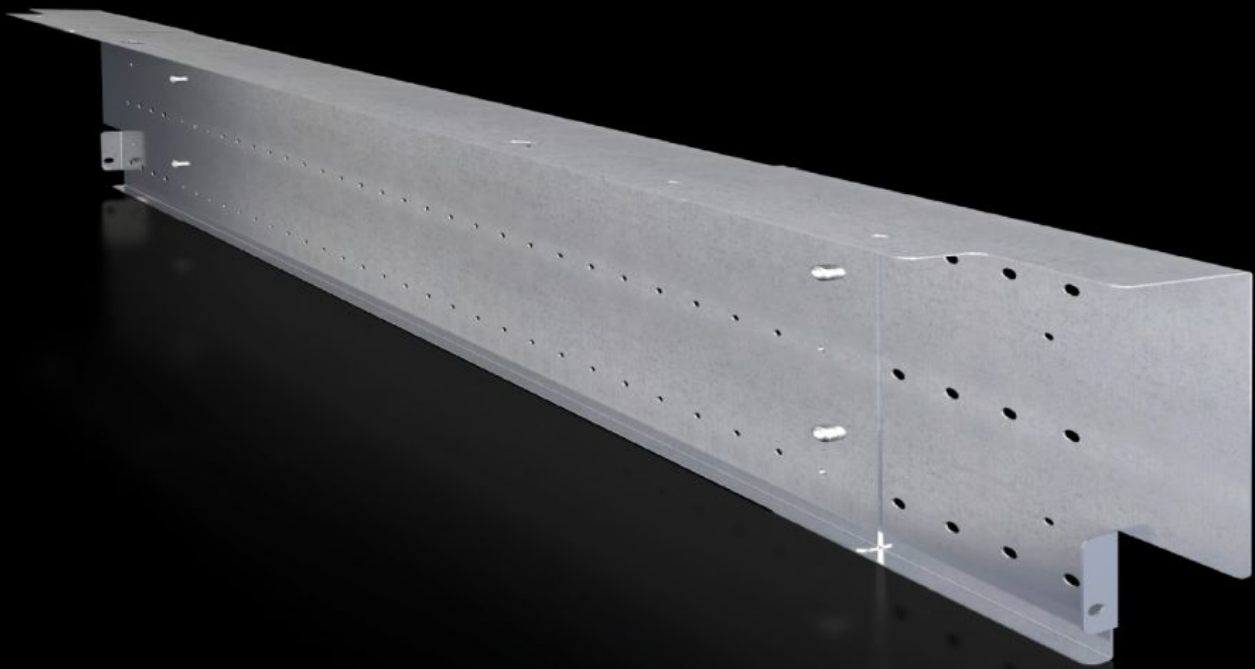

Rittal – The System.

Faster – better – everywhere.

SV 9683.738 Wiring Trim Panel

State: 2026-06-18 (Source: [rittal.com/ca-en](https://www.rittal.com/ca-en))

ENCLOSURES

POWER DISTRIBUTION

CLIMATE CONTROL

IT INFRASTRUCTURE

SOFTWARE & SERVICES

FRIEDHELM LOH GROUP

SV 9683.738 - Wiring Trim Panel for VX

Wiring system for Ri4Power with internal compartmentalization.

Features

Model No.	SV 9683.738
Product description	
Material	Carbon steel
Surface finish	Zinc-plated
Supply includes	1 wiring cover, 3-piece Assembly components
Note	For vertical cable routing, compartment dividers allow the installation of a wiring channel, due to pre-punched cut-outs.
Suitable for	Width: = 1,000 mm = 1,200 mm
Packaging unit	1 pc(s).
Net weight	2.74 kg
Gross weight	3.12 kg
PCF/VE (cradle-to-gate)	11.9 kg CO2 eq (Cat B)
Information regarding the PCF class	Category B: PCF value (cradle-to-gate) calculated approximately on the basis of the product weight and self-declared
Customs tariff number	83024200
ETIM 9	EC002617
ECLASS 8.0	27142423
Product description	SV Wiring trim panel, 3-part, for VX (W: 1000/1200 mm)