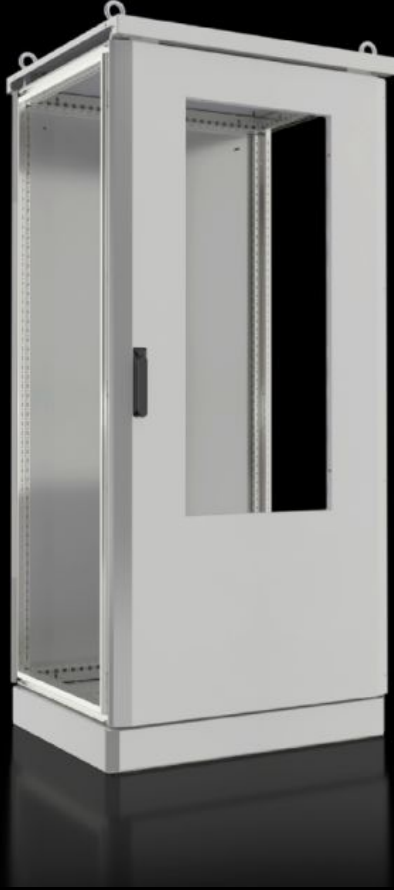

Rittal – The System.

Faster – better – everywhere.

CS 9782.866 CS Toptec, bayable

State: 2026-05-21 (Source: [rittal.com/ca-en](https://www.rittal.com/ca-en))

ENCLOSURES

POWER DISTRIBUTION

CLIMATE CONTROL

IT INFRASTRUCTURE

SOFTWARE & SERVICES

FRIEDHELM LOH GROUP