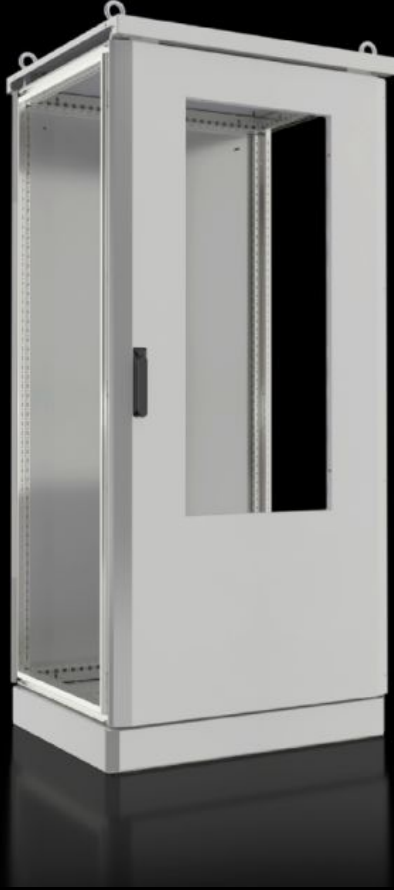

Rittal – The System.

Faster – better – everywhere.

CS 9782.868 CS Toptec, bayable

State: 2026-05-21 (Source: [rittal.com/ca-en](https://www.rittal.com/ca-en))

ENCLOSURES

POWER DISTRIBUTION

CLIMATE CONTROL

IT INFRASTRUCTURE

SOFTWARE & SERVICES

FRIEDHELM LOH GROUP