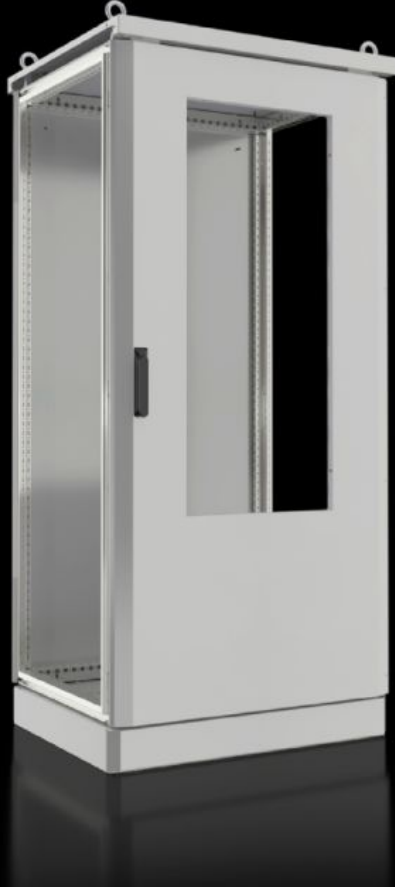

Rittal – The System.

Faster – better – everywhere.

CS 9782.888

CS Toptec, bayable

State: 2026-05-21 (Source: rittal.com/ca-en)

ENCLOSURES

POWER DISTRIBUTION

CLIMATE CONTROL

IT INFRASTRUCTURE

SOFTWARE & SERVICES

FRIEDHELM LOH GROUP