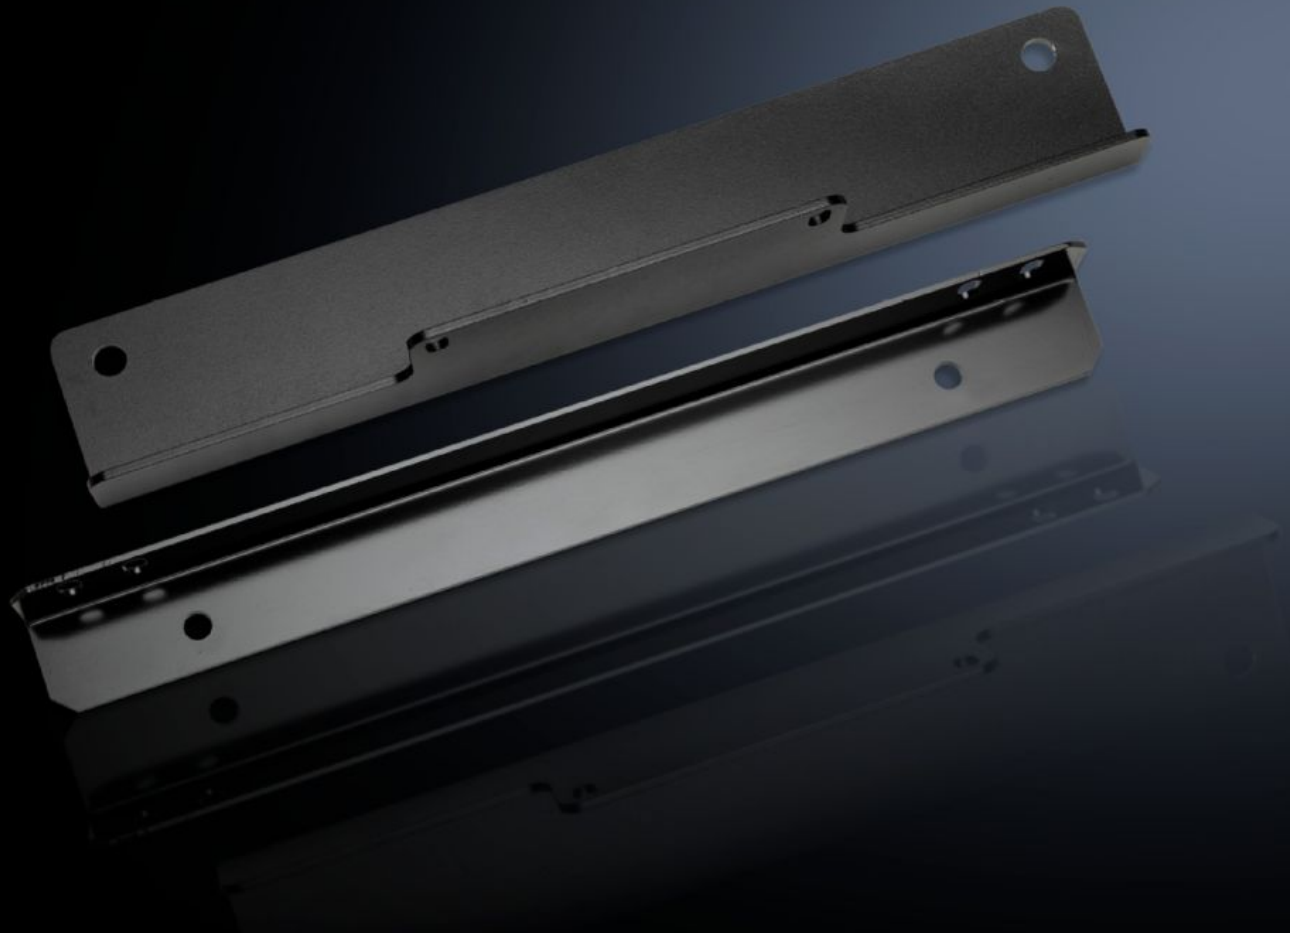

Rittal – The System.

Faster – better – everywhere.

DK 9982.293 Bolt down kit

State: 2026-05-23 (Source: rittal.com/ca-en)

ENCLOSURES

POWER DISTRIBUTION

CLIMATE CONTROL

IT INFRASTRUCTURE

SOFTWARE & SERVICES

FRIEDHELM LOH GROUP

DK 9982.293 - Bolt down kit for TS IT Pro

Provides anchoring of racks for TS IT Pro

Features

Model No.	DK 9982.293
Product description	Front and rear bolt down brackets for securely attaching a TS IT Pro enclosure to the floor. Bracket is adjustable to accommodate the use of leveling feet. Front bracket blocks front to rear airflow under the rack.
Material	Carbon steel
Color	RAL 9005
Supply includes	Assembly components
Packaging unit	1 Pair
Customs tariff number	9403999040