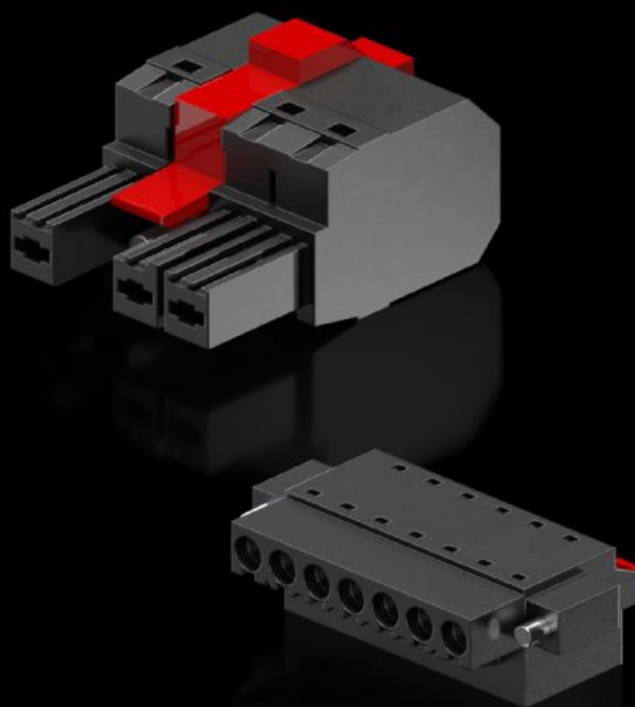

## SK 3398.658 Conector

Estado: 17-04-2026 (Fuente: [rittal.com/cl-es](http://rittal.com/cl-es))

ENCLOSURES

POWER DISTRIBUTION

CLIMATE CONTROL

IT INFRASTRUCTURE

SOFTWARE & SERVICES

FRIEDHELM LOH GROUP

# SK 3398.658 - Conector