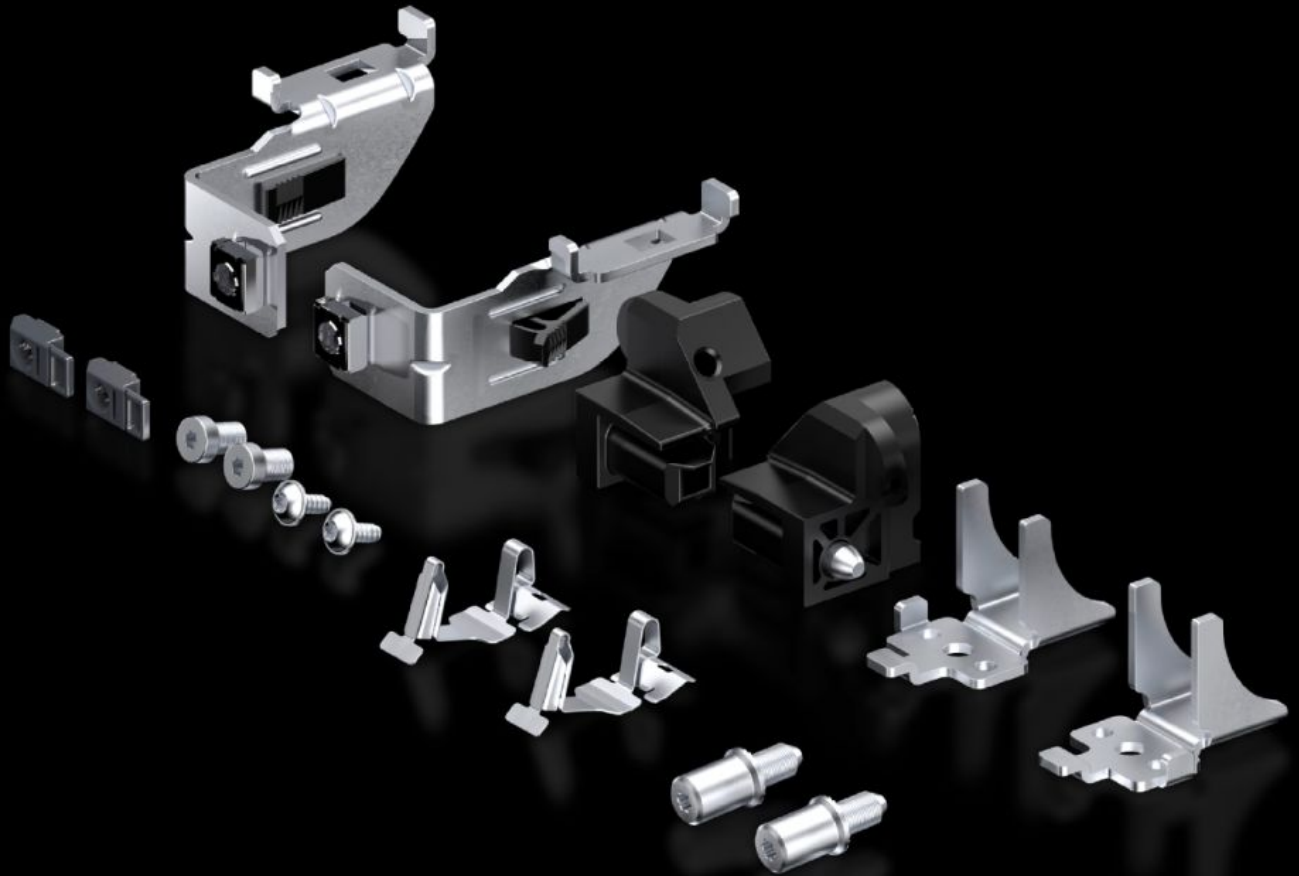

Rittal – The System.

Faster – better – everywhere.

TS 5050.063 安装板固定

状态: 2026-7-11 (来源: rittal.com/cn-zh)

ENCLOSURES

POWER DISTRIBUTION

CLIMATE CONTROL

IT INFRASTRUCTURE

SOFTWARE & SERVICES

FRIEDHELM LOH GROUP

TS 5050.063 - 安装板固定 用于 TS

特征

| | |
|------------|-------------|
| 型号 | TS 5050.063 |
| 包装单元 | 1 件 |
| 净重 | 0.57 kg |
| 毛重 | 0.58 kg |
| 税率号 | 83024200 |
| ETIM 9 | EC000213 |
| ETIM 8 | EC000213 |
| ECLASS 8.0 | 27409216 |