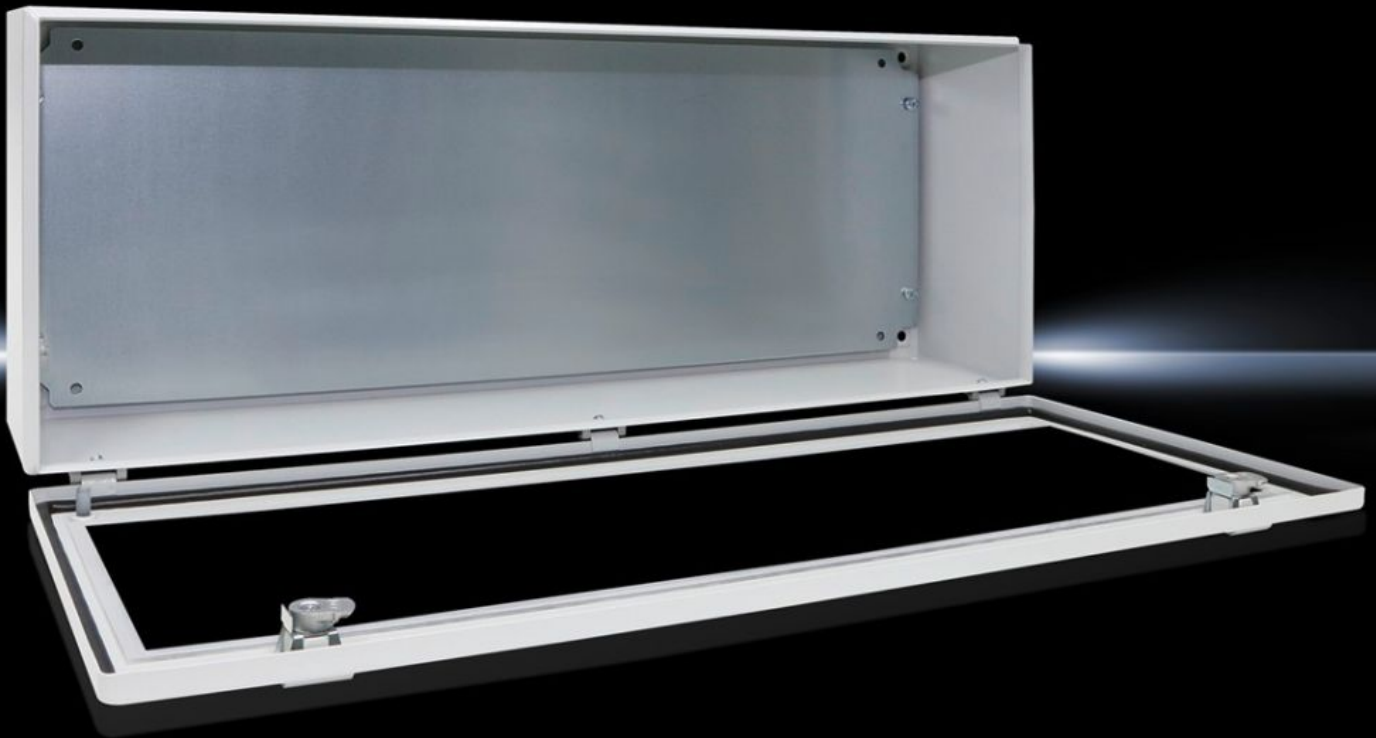

Rittal – The System.

Faster – better – everywhere.

BG 1579.530 Bus enclosures BG

State: 05/04/2026 (Source: rittal.com/com-en)

ENCLOSURES

POWER DISTRIBUTION

CLIMATE CONTROL

IT INFRASTRUCTURE

SOFTWARE & SERVICES

FRIEDHELM LOH GROUP

BG 1579.530 - Bus enclosures BG

Wall-mounted enclosure with door of sheet steel, with polycarbonate viewing window. Protection category IP 65. Bus modules of virtually all makes may be attached.

Features

| | |
|-----------------------------------|--|
| Model No. | BG 1579.530 |
| Material | Enclosure: Sheet steel Door: Sheet steel Viewing window: Polycarbonate, 4 mm |
| Surface finish | Enclosure and door: Dipcoat primed, powder-coated on the outside, textured paint |
| Colour | RAL 7035 |
| Supply includes | Enclosure with door Viewing window in the door Mounting plate |
| Protection category NEMA | NEMA 12 |
| Protection category to IEC 60 529 | IP 65 |
| IK Code | IK08 |
| Dimensions | Width: 800 mm Height: 300 mm Depth: 155 mm |
| Dimensions mounting plate (W x H) | 785 mm x 275 mm |
| Visible area | Viewing window width: 740 mm Viewing window height: 190 mm Distance bottom edge of window - bottom edge of door: 42 mm |
| Material thickness - enclosure | 1.38 mm |
| Material thickness - door | 1.25 mm |
| Door hinge position | bottom |

Features

| | |
|-----------------------|---|
| Lock | Lock version: Cam Number of locks: 2 Lock insert: 3 mm double-bit |
| Basic material | Sheet steel |
| Packs of | 1 pc(s). |
| Net weight | 12.145 kg |
| Gross weight | 12.784 kg |
| Customs tariff number | 94032080 |
| ECLASS 8.0 | 27180101 |
| Product description | BG Bus enclosures, WHD: 800x300x155 mm, sheet steel, with solid base and mounting plate, Door with viewing window, hinged at bottom |