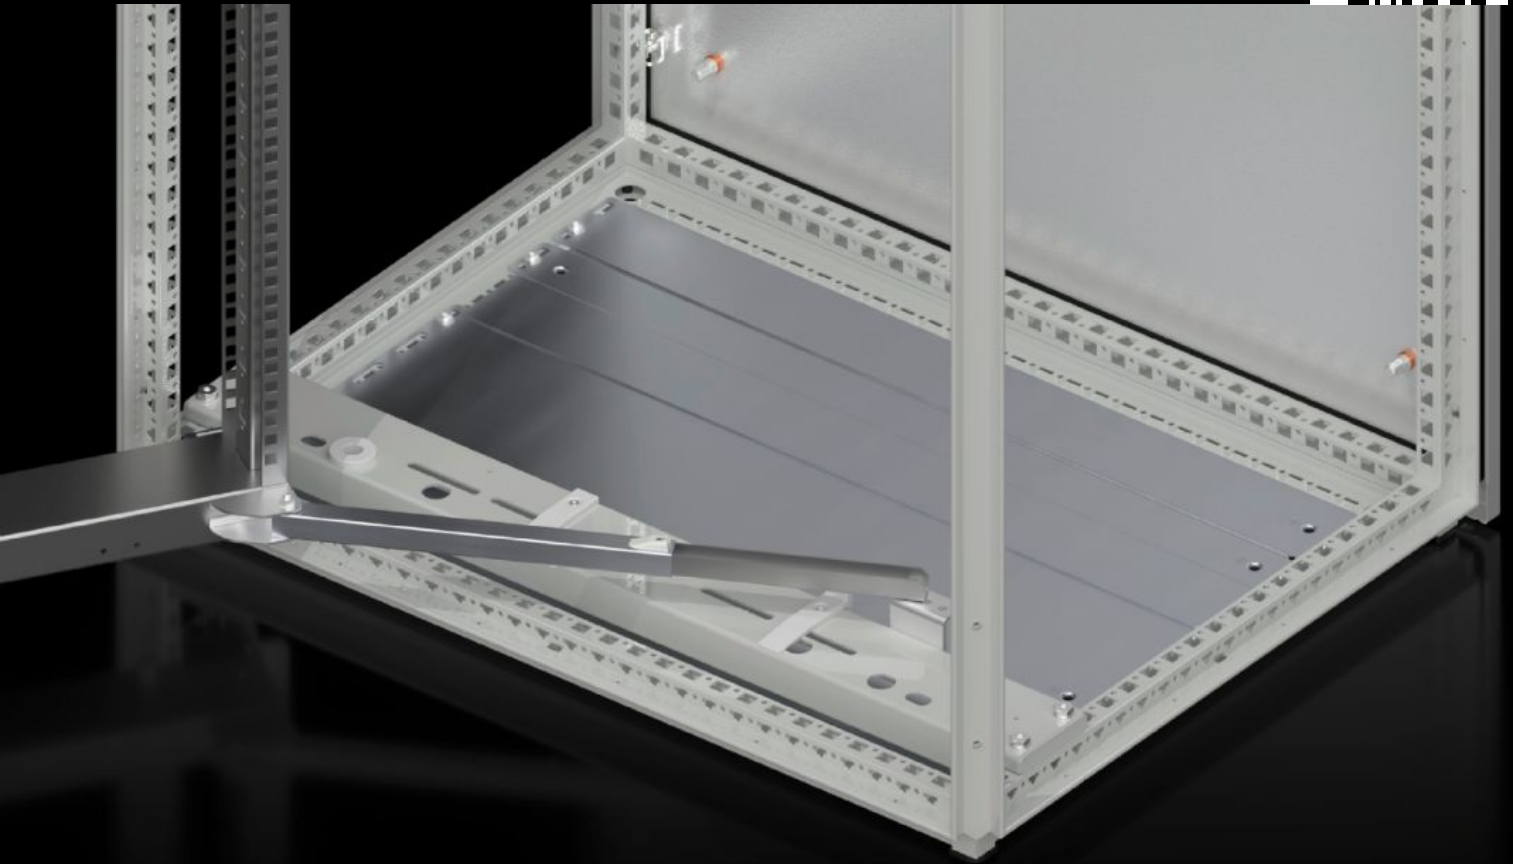

Rittal – The System.

Faster – better – everywhere.

SR 1980.200 Swing frame stay

State: 10/04/2026 (Source: rittal.com/com-en)

ENCLOSURES

POWER DISTRIBUTION

CLIMATE CONTROL

IT INFRASTRUCTURE

SOFTWARE & SERVICES

FRIEDHELM LOH GROUP