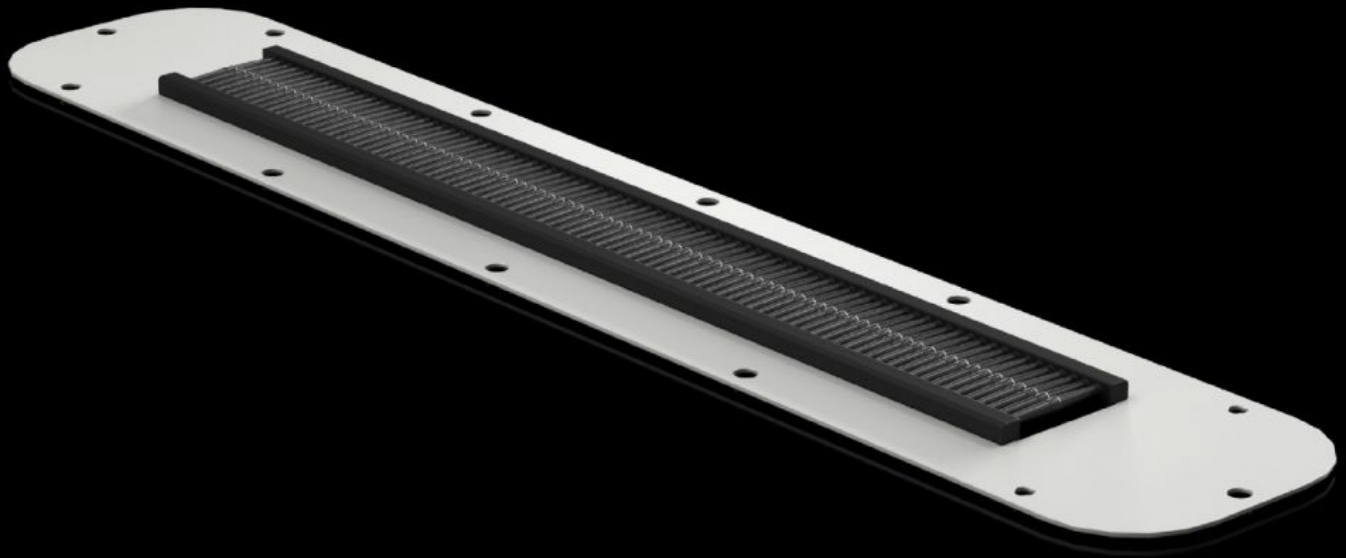

Rittal – The System.

Faster – better – everywhere.

AX 2260.060 Gland plates

State: 05/04/2026 (Source: rittal.com/com-en)

ENCLOSURES

POWER DISTRIBUTION

CLIMATE CONTROL

IT INFRASTRUCTURE

SOFTWARE & SERVICES

FRIEDHELM LOH GROUP