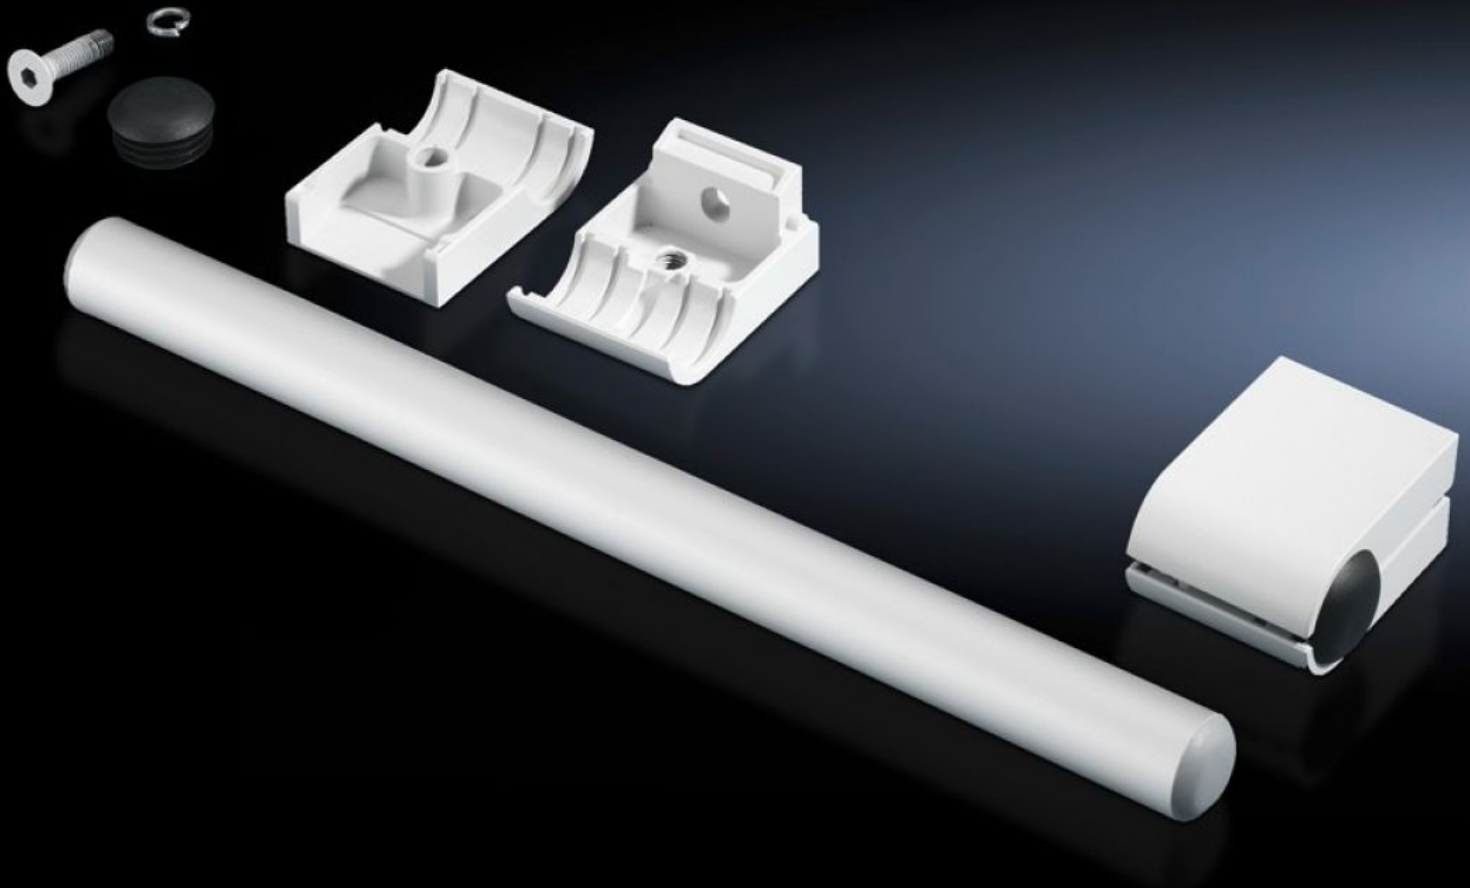

Rittal – The System.

Faster – better – everywhere.

SZ 2389.000

Handle set

State: 09/04/2026 (Source: rittal.com/com-en)

ENCLOSURES

POWER DISTRIBUTION

CLIMATE CONTROL

IT INFRASTRUCTURE

SOFTWARE & SERVICES

FRIEDHELM LOH GROUP