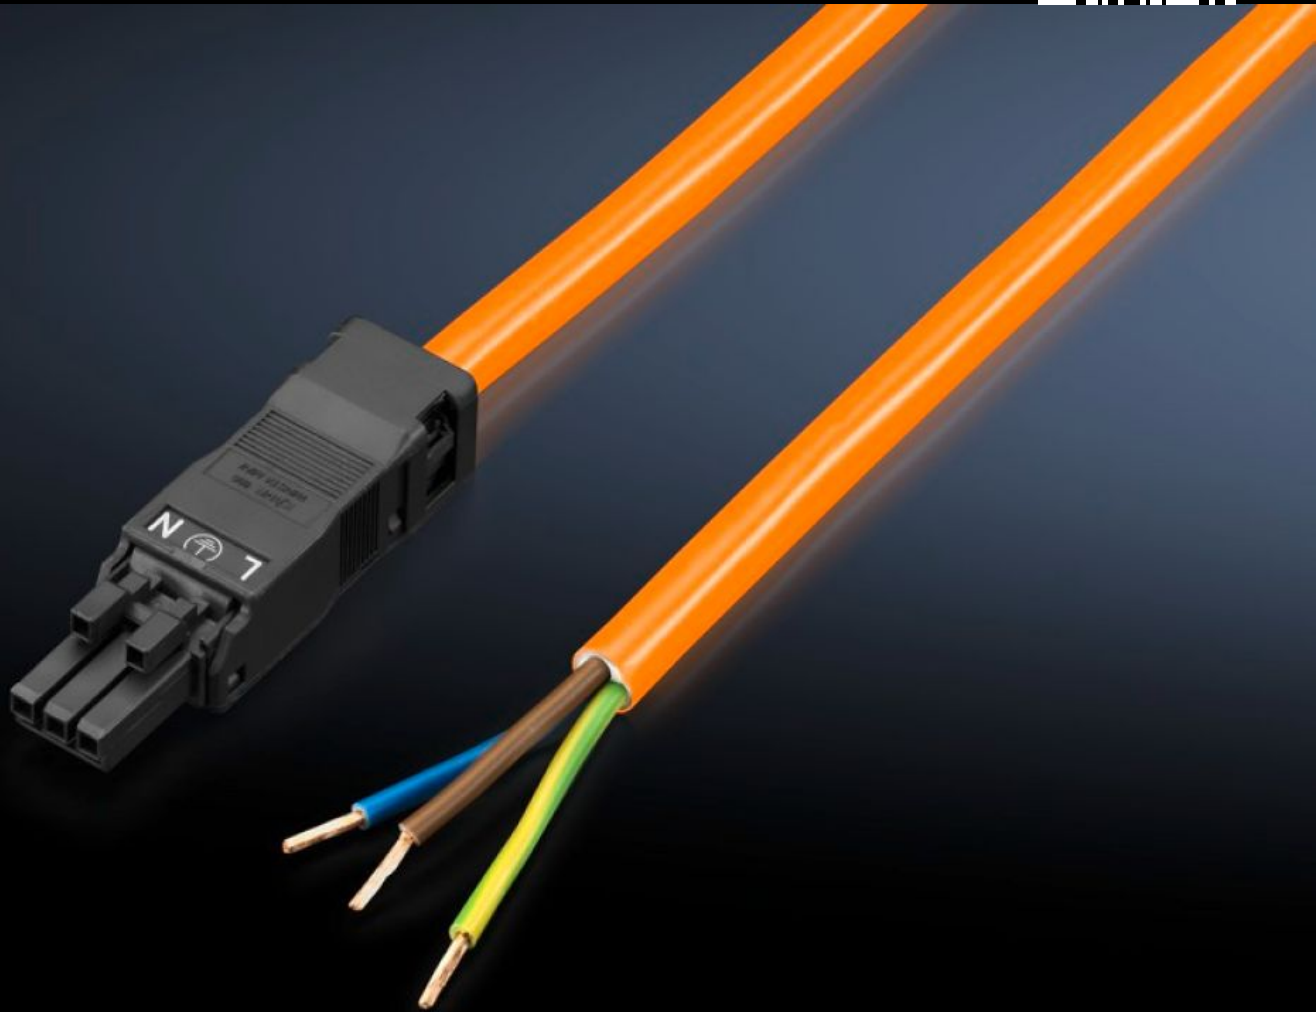

Rittal – The System.

Faster – better – everywhere.

SZ 2500.400 Connection cable

State: 09/07/2026 (Source: rittal.com/com-en)

ENCLOSURES

POWER DISTRIBUTION

CLIMATE CONTROL

IT INFRASTRUCTURE

SOFTWARE & SERVICES

FRIEDHELM LOH GROUP

SZ 2500.400 - Connection cable

For simple, time-saving connection of the LED system light.

Features

Model No.	SZ 2500.400
Design	Infeed, 3-pole (with socket, without connector)
Product description	For time-saving and simple installation of the LED system light.
Colour	Orange
Cross-section	1.5 mm ²
Length	3,000 mm
Dimensions	Length: 3,000 mm
Rated operating voltage	100 V - 240 V, 1~, 50 Hz/60 Hz
Packs of	5 pc(s).
Net weight	1.5 kg
Gross weight	1.56 kg
Customs tariff number	85444290
ETIM 9	EC001576
ETIM 8	EC001576
ECLASS 8.0	27060402
Product description	SZ Connection cable, for power supply, 3-pole, 100-240 V, L: 3000 mm