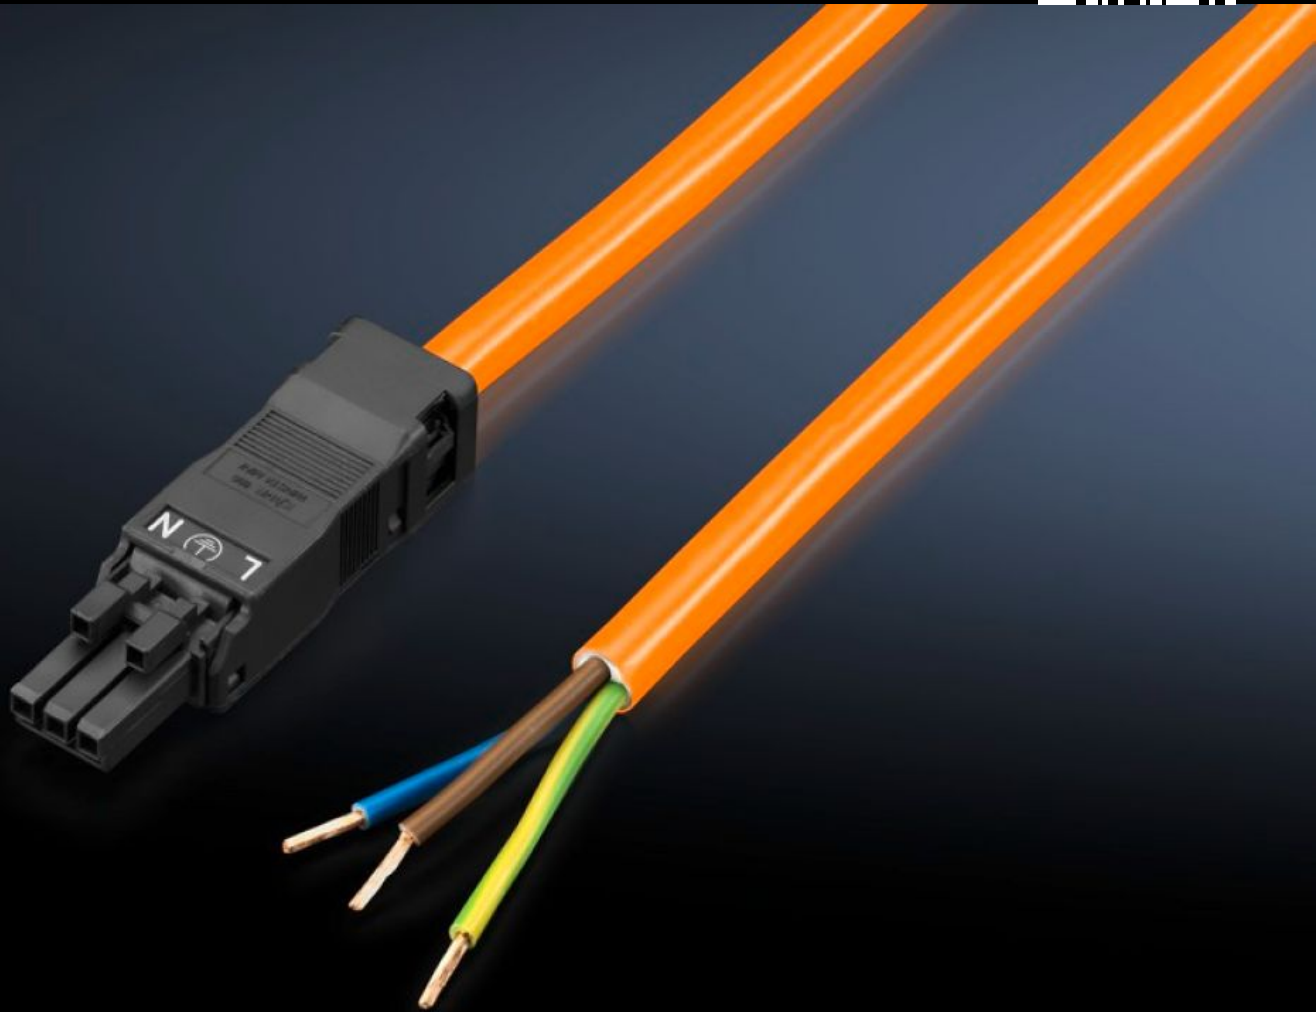

Rittal – The System.

Faster – better – everywhere.

SZ 2500.400 Connection cable

State: 13/06/2026 (Source: rittal.com/com-en)

ENCLOSURES

POWER DISTRIBUTION

CLIMATE CONTROL

IT INFRASTRUCTURE

SOFTWARE & SERVICES

FRIEDHELM LOH GROUP

SZ 2500.400 - Connection cable

For simple, time-saving connection of the LED system light.

Features

Model No.	SZ 2500.400
Design	Infeed, 3-pole (with socket, without connector)
Product description	For time-saving and simple installation of the LED system light.
Colour	Orange
Cross-section	1.5 mm ²
Length	3,000 mm
Dimensions	Length: 3,000 mm
Rated operating voltage	100 V - 240 V, 1~, 50 Hz/60 Hz
Packs of	5 pc(s).
Net weight	1.5 kg
Gross weight	1.56 kg
Customs tariff number	85444290
ETIM 9	EC001576
ETIM 8	EC001576
ECLASS 8.0	27060402
Product description	SZ Connection cable, for power supply, 3-pole, 100-240 V, L: 3000 mm