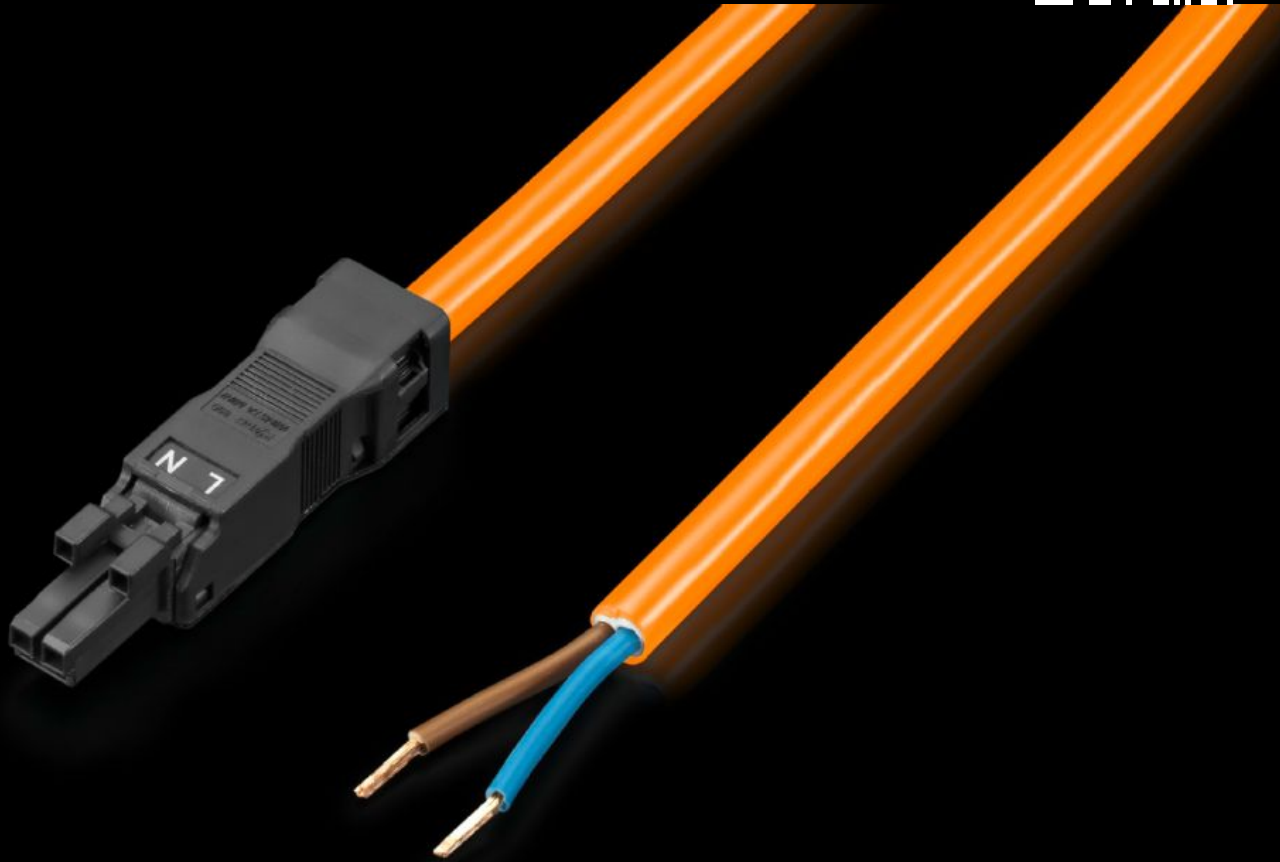

Rittal – The System.

Faster – better – everywhere.

SZ 2500.420 Connection cable

State: 05/03/2026 (Source: rittal.com/com-en)

ENCLOSURES

POWER DISTRIBUTION

CLIMATE CONTROL

IT INFRASTRUCTURE

SOFTWARE & SERVICES

FRIEDHELM LOH GROUP

SZ 2500.420 - Connection cable

For simple, time-saving connection of the LED system light.

Features

Model No.	SZ 2500.420
Design	Infeed, 2-pole (with socket, without connector)
Product description	For time-saving and simple installation of the LED system light.
Colour	Orange
Cross-section	1.5 mm ²
Length	3,000 mm
Dimensions	Length: 3,000 mm
Rated operating voltage	100 V - 240 V, 1~, 50 Hz/60 Hz
Packs of	5 pc(s).
Net weight	1.01 kg
Gross weight	1.26 kg
Customs tariff number	85444290
ETIM 9	EC001576
ETIM 8	EC001576
ECLASS 8.0	27060402
Product description	SZ Connection cable, for power supply, 2-pole, 100-240 V, L: 3000 mm