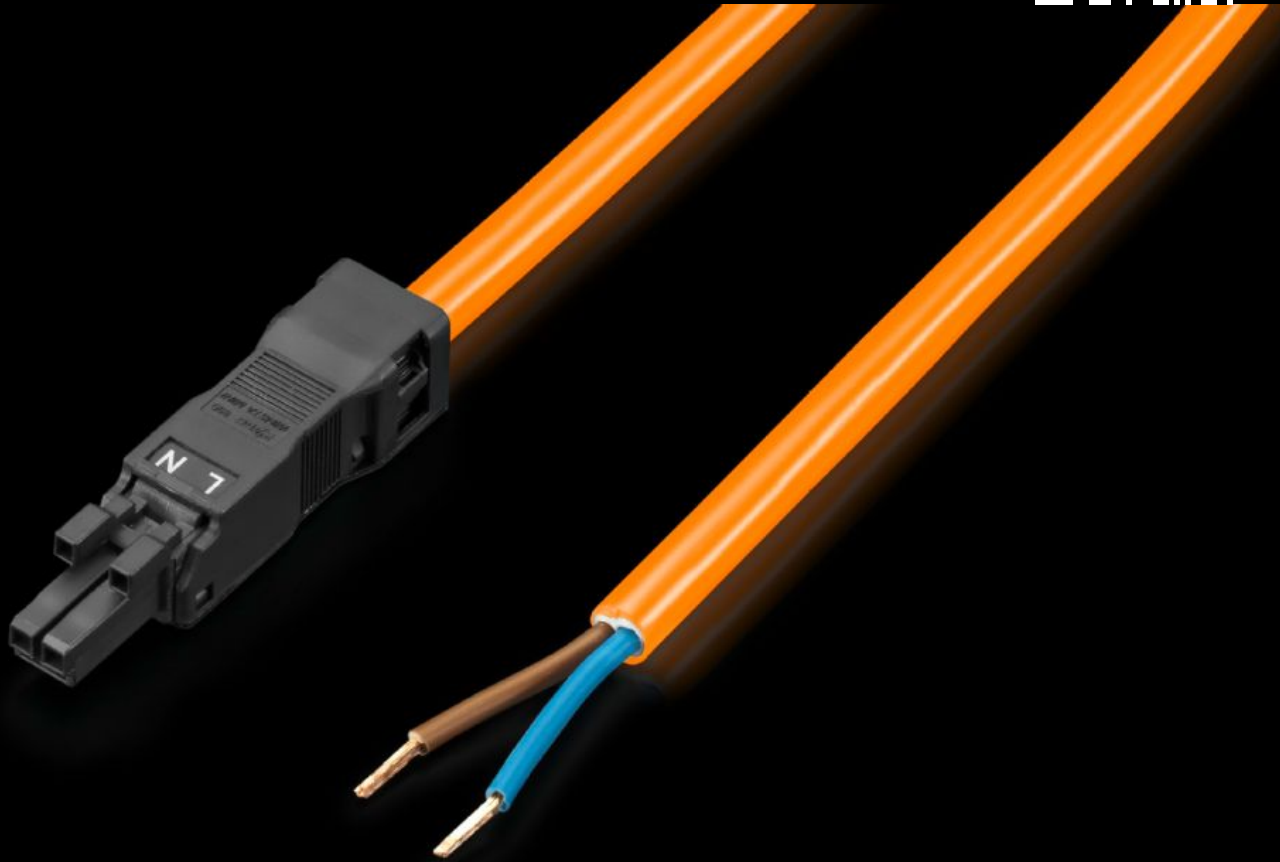

Rittal – The System.

Faster – better – everywhere.

SZ 2500.420 Connection cable

State: 04/07/2026 (Source: rittal.com/com-en)

ENCLOSURES

POWER DISTRIBUTION

CLIMATE CONTROL

IT INFRASTRUCTURE

SOFTWARE & SERVICES

FRIEDHELM LOH GROUP

SZ 2500.420 - Connection cable

For simple, time-saving connection of the LED system light.

Features

Model No.	SZ 2500.420
Design	Infeed, 2-pole (with socket, without connector)
Product description	For time-saving and simple installation of the LED system light.
Colour	Orange
Cross-section	1.5 mm ²
Length	3,000 mm
Dimensions	Length: 3,000 mm
Rated operating voltage	100 V - 240 V, 1~, 50 Hz/60 Hz
Packs of	5 pc(s).
Net weight	1.01 kg
Gross weight	1.26 kg
Customs tariff number	85444290
ETIM 9	EC001576
ETIM 8	EC001576
ECLASS 8.0	27060402
Product description	SZ Connection cable, for power supply, 2-pole, 100-240 V, L: 3000 mm