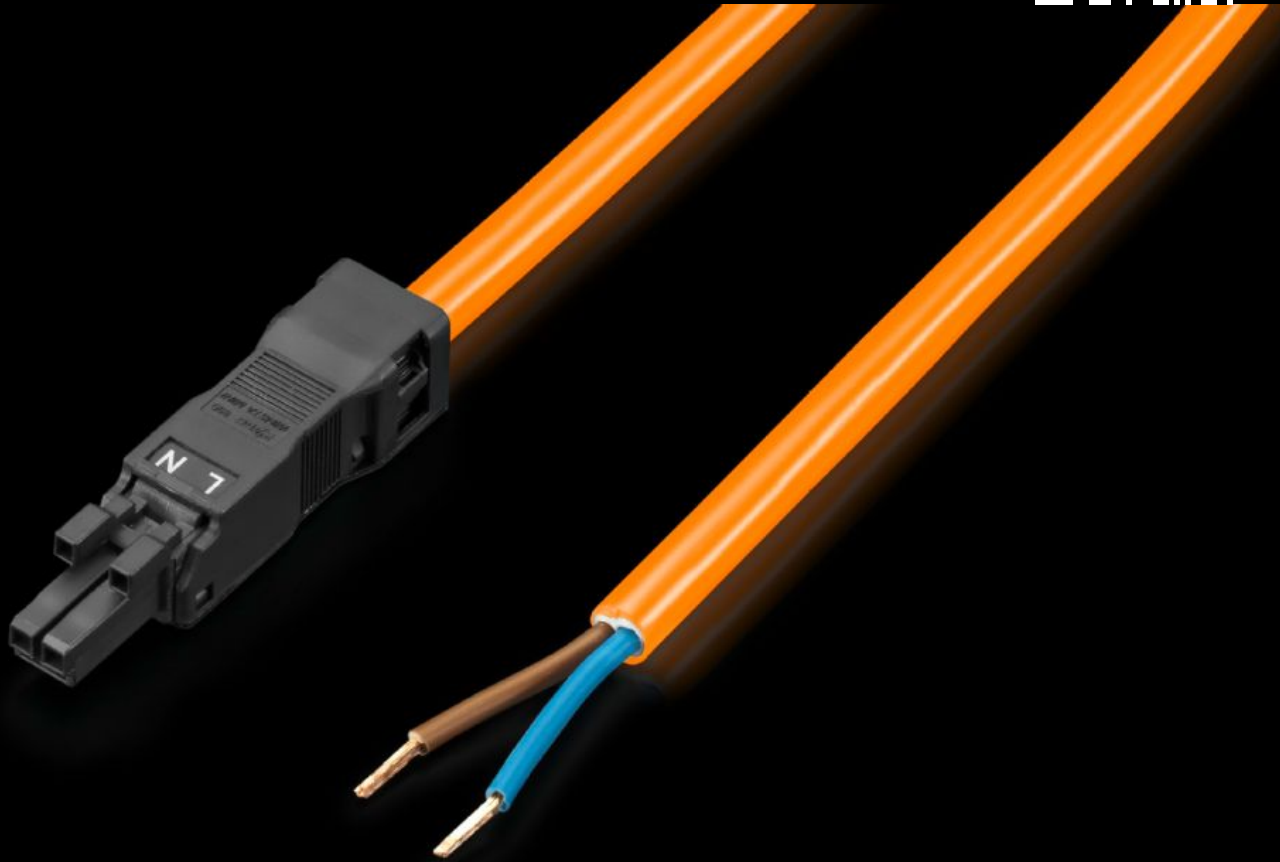

Rittal – The System.

Faster – better – everywhere.

SZ 2500.420 Connection cable

State: 13/06/2026 (Source: rittal.com/com-en)

ENCLOSURES

POWER DISTRIBUTION

CLIMATE CONTROL

IT INFRASTRUCTURE

SOFTWARE & SERVICES

FRIEDHELM LOH GROUP

SZ 2500.420 - Connection cable

For simple, time-saving connection of the LED system light.

Features

Model No.	SZ 2500.420
Design	Infeed, 2-pole (with socket, without connector)
Product description	For time-saving and simple installation of the LED system light.
Colour	Orange
Cross-section	1.5 mm ²
Length	3,000 mm
Dimensions	Length: 3,000 mm
Rated operating voltage	100 V - 240 V, 1~, 50 Hz/60 Hz
Packs of	5 pc(s).
Net weight	1.01 kg
Gross weight	1.26 kg
Customs tariff number	85444290
ETIM 9	EC001576
ETIM 8	EC001576
ECLASS 8.0	27060402
Product description	SZ Connection cable, for power supply, 2-pole, 100-240 V, L: 3000 mm