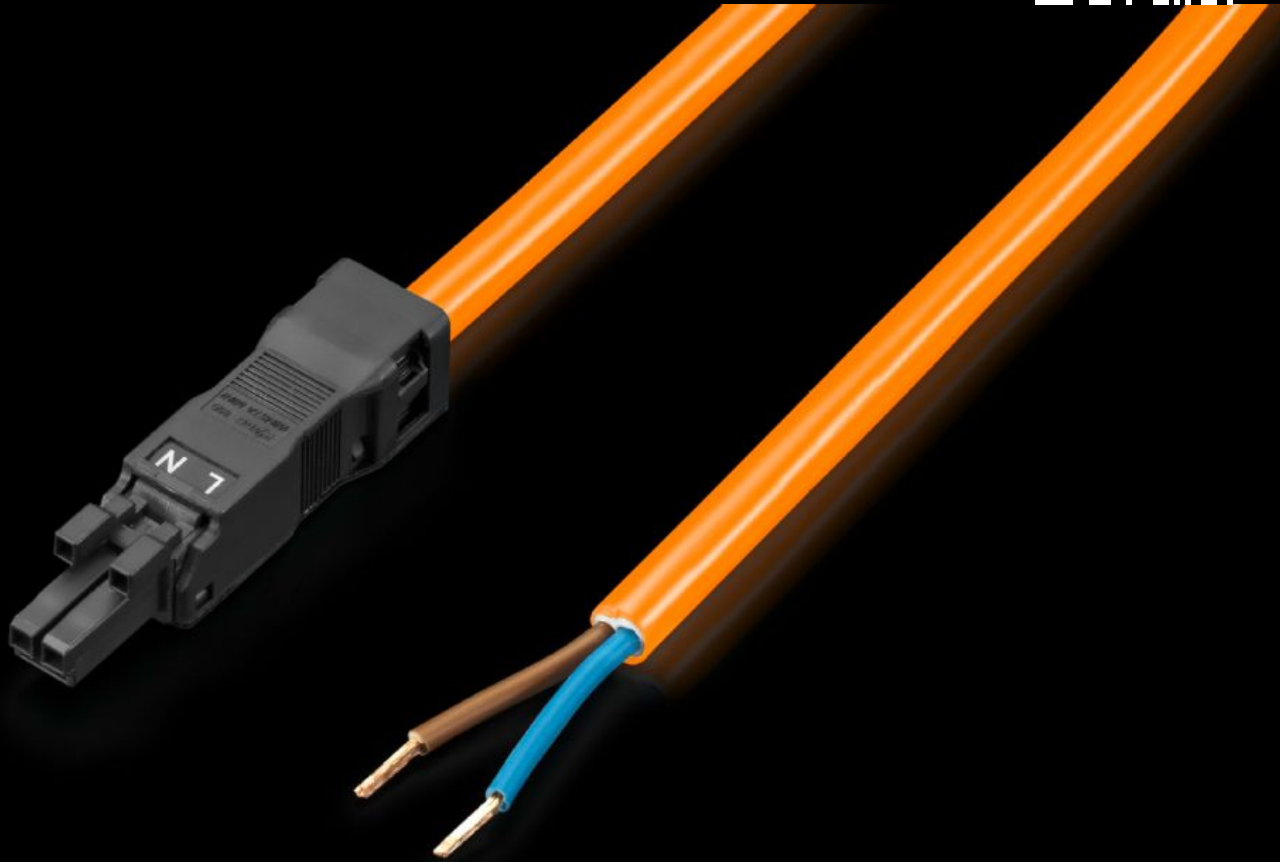

Rittal – The System.

Faster – better – everywhere.

SZ 2500.420 Connection cable

State: 06/05/2026 (Source: rittal.com/com-en)

ENCLOSURES

POWER DISTRIBUTION

CLIMATE CONTROL

IT INFRASTRUCTURE

SOFTWARE & SERVICES

FRIEDHELM LOH GROUP

SZ 2500.420 - Connection cable

For simple, time-saving connection of the LED system light.

Features

Model No.	SZ 2500.420
Design	Infeed, 2-pole (with socket, without connector)
Product description	For time-saving and simple installation of the LED system light.
Colour	Orange
Cross-section	1.5 mm ²
Length	3,000 mm
Dimensions	Length: 3,000 mm
Rated operating voltage	100 V - 240 V, 1~, 50 Hz/60 Hz
Packs of	5 pc(s).
Net weight	1.01 kg
Gross weight	1.26 kg
Customs tariff number	85444290
ETIM 9	EC001576
ETIM 8	EC001576
ECLASS 8.0	27060402
Product description	SZ Connection cable, for power supply, 2-pole, 100-240 V, L: 3000 mm