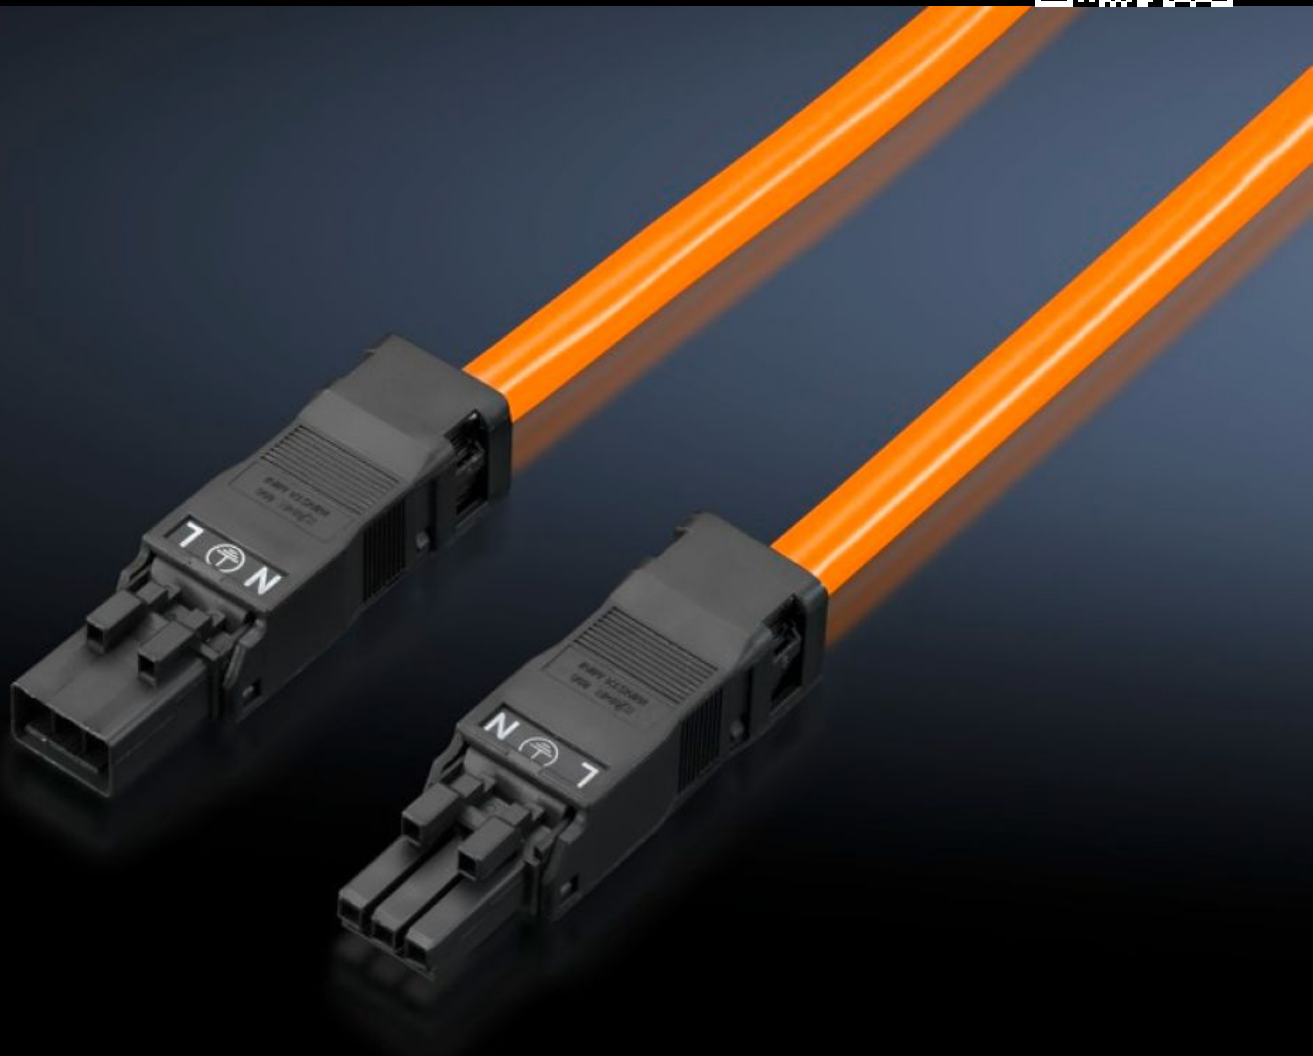

Rittal – The System.

Faster – better – everywhere.

SZ 2500.435 Connection cable

State: 22/06/2026 (Source: rittal.com/com-en)

ENCLOSURES

POWER DISTRIBUTION

CLIMATE CONTROL

IT INFRASTRUCTURE

SOFTWARE & SERVICES

FRIEDHELM LOH GROUP

SZ 2500.435 - Connection cable

For simple, time-saving connection of the LED system light.

Features

Model No.	SZ 2500.435
Design	Through-wiring, 3-pole (with socket and connector)
Product description	For time-saving and simple installation of the LED system light.
Colour	Orange
Length	200 mm
Dimensions	Length: 200 mm
Rated operating voltage	100 V - 240 V, 1~, 50 Hz/60 Hz
Packs of	1 pc(s).
Net weight	0.065 kg
Gross weight	0.074 kg
Customs tariff number	85444290
ETIM 9	EC001576
ETIM 8	EC001576
ECLASS 8.0	27060402
Product description	SZ Connection cable for throughwiring, 3-pole, L: 200 mm, 100-240 V