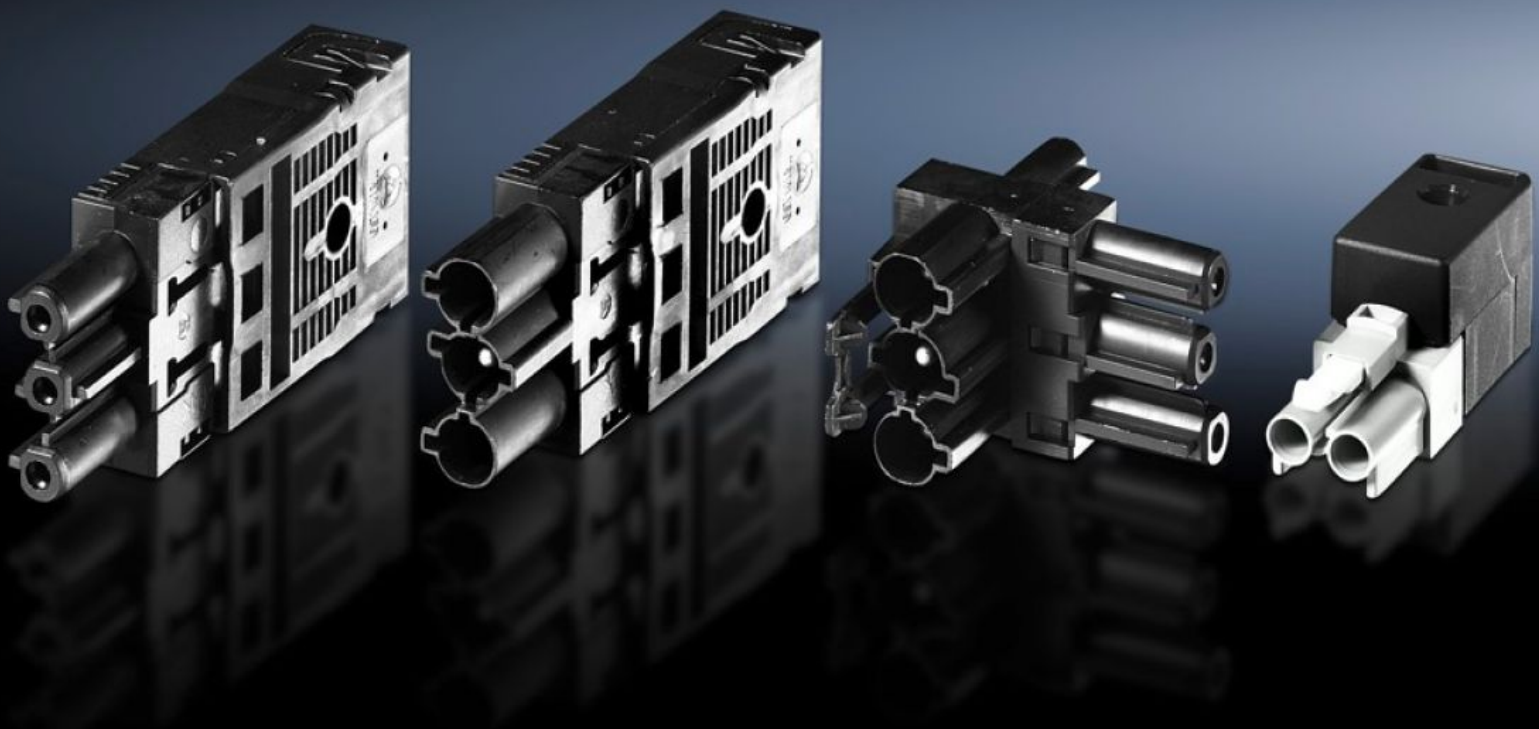

**Rittal – The System.**

Faster – better – everywhere.

**SZ 2507.400**

**Connection accessories for self-assembly**

State: 05/04/2026 (Source: [rittal.com/com-en](http://rittal.com/com-en))

ENCLOSURES

POWER DISTRIBUTION

# SZ 2507.400 - Connection accessories for self-assembly for universal light, courtesy light and compact light

Sockets for power supply through-wiring, connectors for connection component through-wiring, T distributor with 2 sockets and 1 connector, connector for door-operated switch cable.

## Features

Model No.	SZ 2507.400
Design	Connector for door-operated switch cable
Packs of	5 pc(s).
Net weight	0.055 kg
Gross weight	0.07 kg
Customs tariff number	85369095
ETIM 9	EC002625
ETIM 8	EC002625
ECLASS 8.0	27189234
Product description	SZ Connector, for door-opening switch wire, Connection accessories for self-assembly