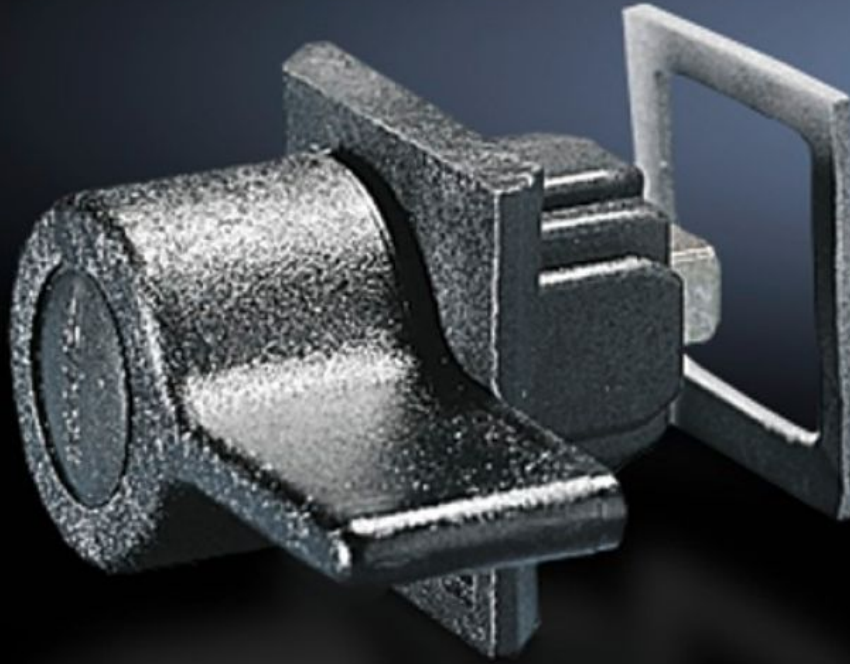

Rittal – The System.

Faster – better – everywhere.

SZ 2533.000 Plastic handles

State: 07/07/2026 (Source: rittal.com/com-en)

ENCLOSURES

POWER DISTRIBUTION

CLIMATE CONTROL

IT INFRASTRUCTURE

SOFTWARE & SERVICES

FRIEDHELM LOH GROUP