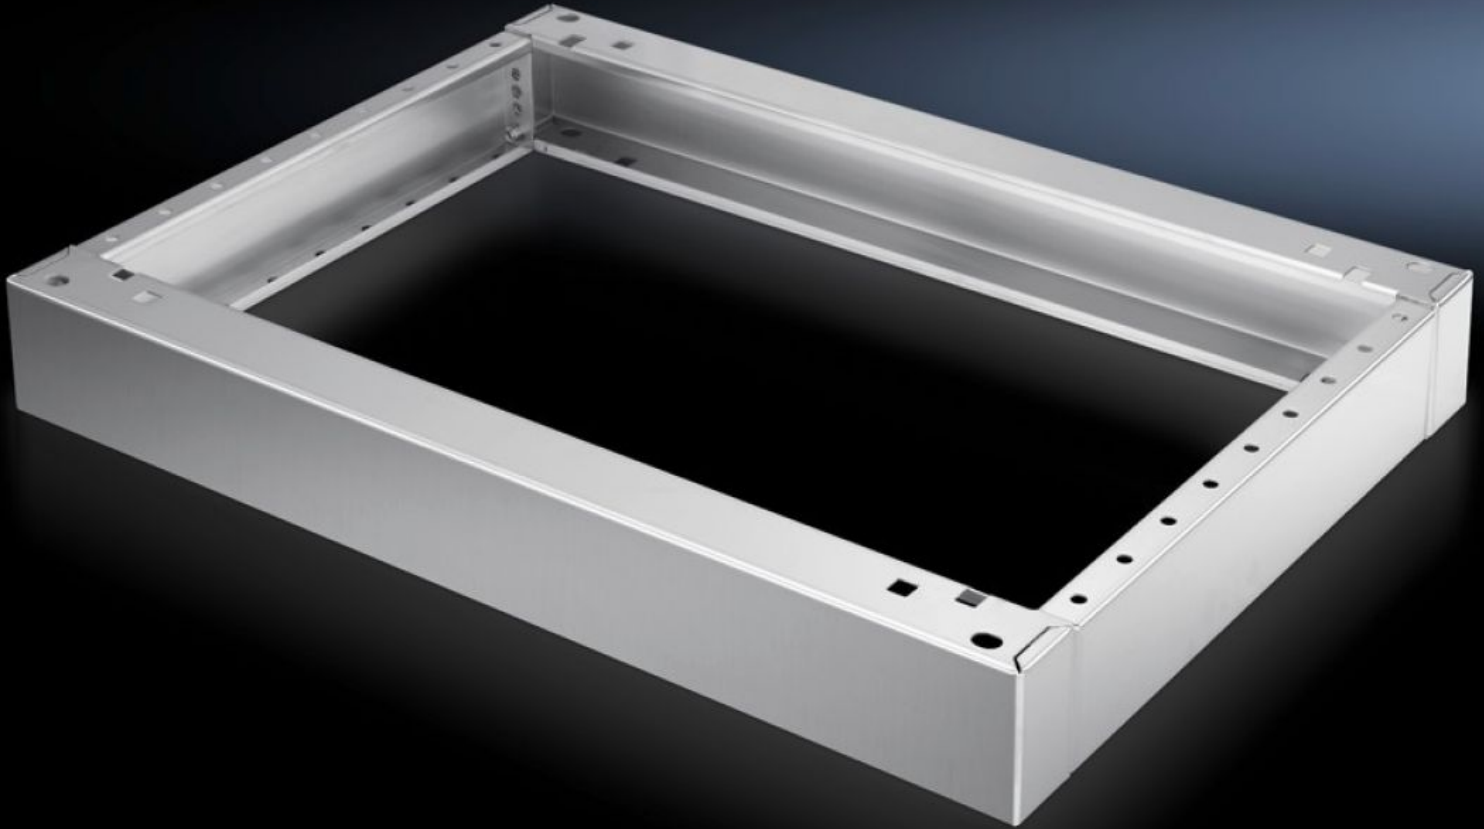

Rittal – The System.

Faster – better – everywhere.

SO 2869.000

Base/plinth, complete

State: 21/09/2024 (Source: rittal.com/com-en)

ENCLOSURES

POWER DISTRIBUTION

CLIMATE CONTROL

IT INFRASTRUCTURE

SOFTWARE & SERVICES

FRIEDHELM LOH GROUP