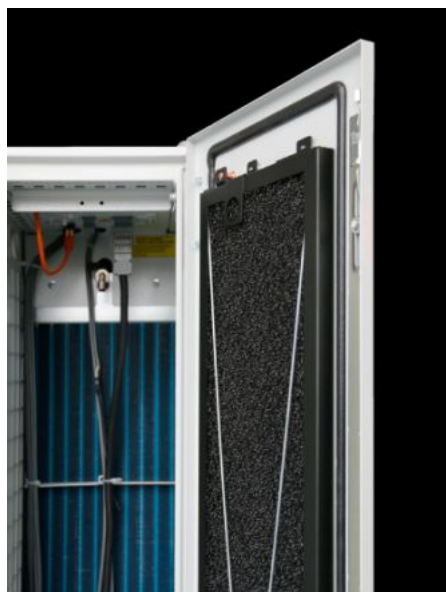

## Features

|                       |                                                                                                                                                                                                                                                                                    |
|-----------------------|------------------------------------------------------------------------------------------------------------------------------------------------------------------------------------------------------------------------------------------------------------------------------------|
| Model No.             | SK 3311.042                                                                                                                                                                                                                                                                        |
| Product description   | The filter mat holder is comprised of a metal frame, into which the open-pore filter mat is inserted. The filter mat is fixed in the frame with additional metal brackets. The filter mat holder itself is secured in the perforated rear door of the LCP Inline CW using magnets. |
| Supply includes       | Filter mat holder<br>Filter mat<br>Assembly parts                                                                                                                                                                                                                                  |
| to DIN EN 779         | G1                                                                                                                                                                                                                                                                                 |
| Packs of              | 1 pc(s).                                                                                                                                                                                                                                                                           |
| Net weight            | 2.5 kg                                                                                                                                                                                                                                                                             |
| Gross weight          | 3 kg                                                                                                                                                                                                                                                                               |
| Customs tariff number | 56039390                                                                                                                                                                                                                                                                           |
| ETIM 9                | EC002513                                                                                                                                                                                                                                                                           |
| ETIM 8                | EC002513                                                                                                                                                                                                                                                                           |