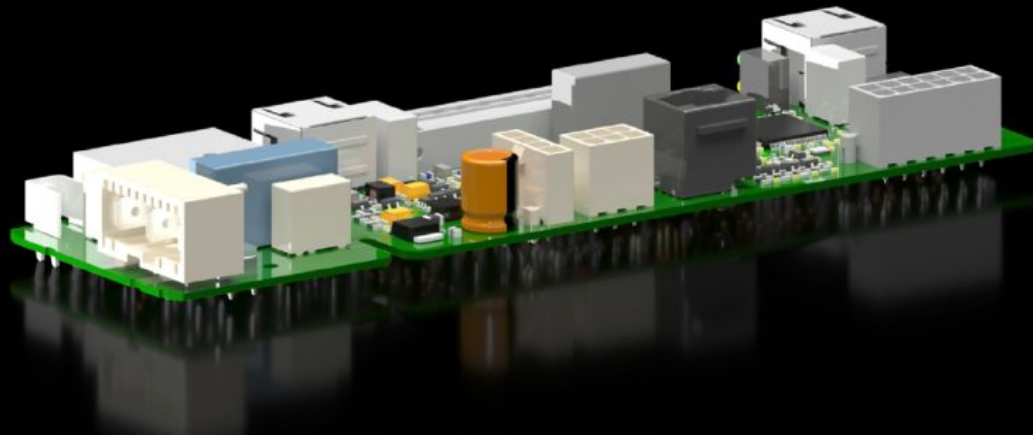

Rittal – The System.

Faster – better – everywhere.

SK 3398.598 Controller

State: 09/04/2026 (Source: rittal.com/com-en)

ENCLOSURES

POWER DISTRIBUTION

CLIMATE CONTROL

IT INFRASTRUCTURE

SOFTWARE & SERVICES

FRIEDHELM LOH GROUP

SK 3398.598 - Controller

Features

Model No.	SK 3398.598
Packs of	1 pc(s).
Net weight	0.11 kg
Gross weight	0.26 kg
Customs tariff number	90328900
ECLASS 8.0	29170101