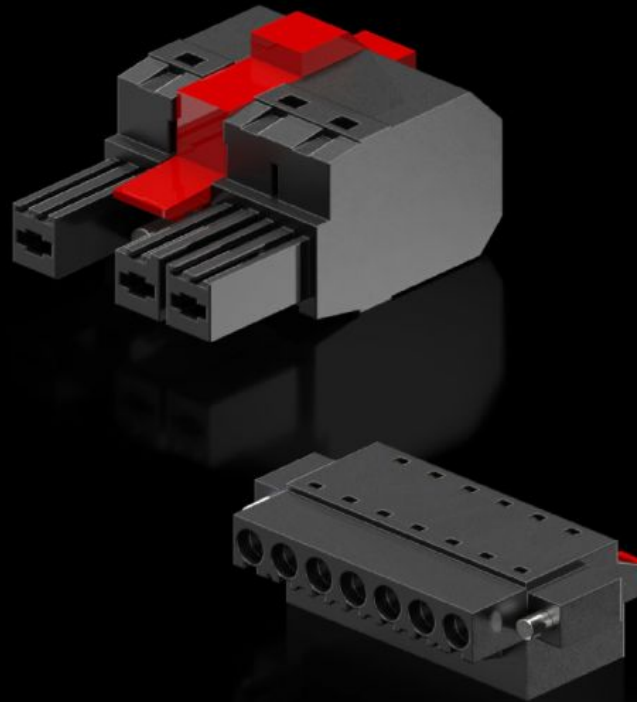

Rittal – The System.

Faster – better – everywhere.

SK 3398.658 Connector

State: 17/04/2026 (Source: rittal.com/com-en)

ENCLOSURES

POWER DISTRIBUTION

CLIMATE CONTROL

IT INFRASTRUCTURE

SOFTWARE & SERVICES

FRIEDHELM LOH GROUP