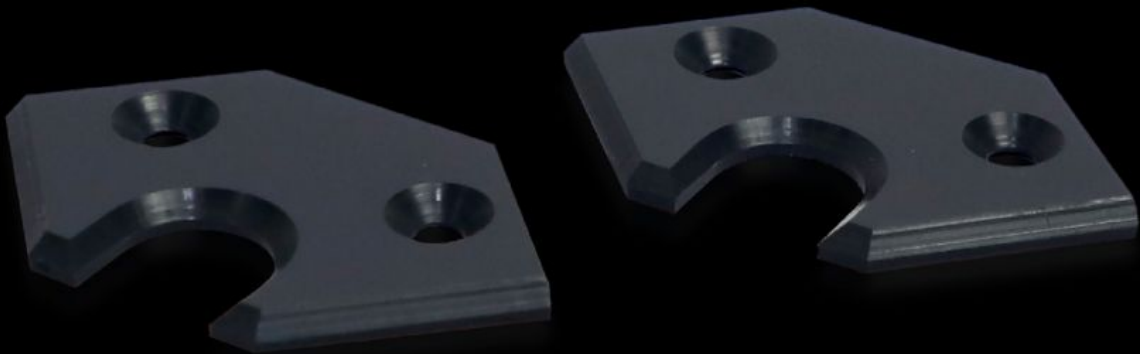

Rittal – The System.

Faster – better – everywhere.

AS 4050.323

Plastic plate

State: 21/05/2026 (Source: rittal.com/com-en)

ENCLOSURES

POWER DISTRIBUTION

CLIMATE CONTROL

IT INFRASTRUCTURE

SOFTWARE & SERVICES

FRIEDHELM LOH GROUP